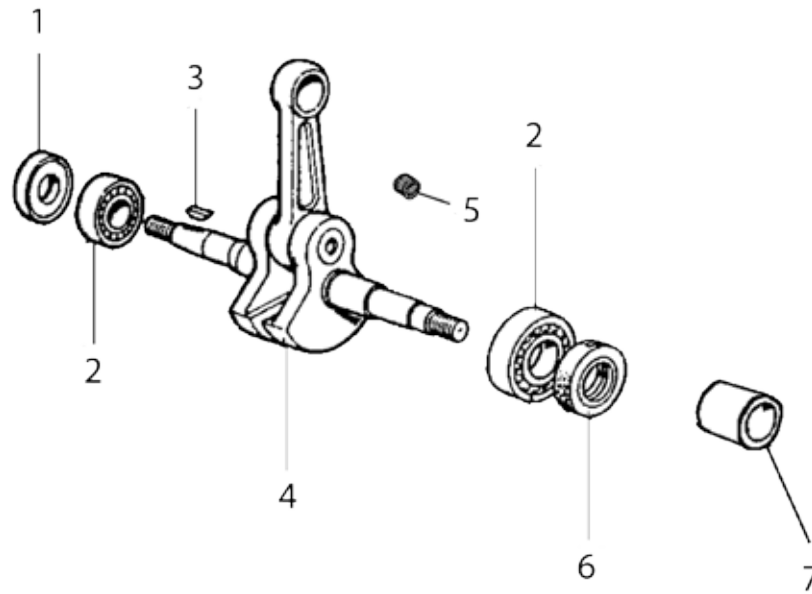

Key #	Part No.	Description	MSRP
F01	73877	Crankshaft Seal Flywheel Side	$5.95
F02	73209	Crankshaft Bearing	$14.95
F03	73878	Crankshaft Flywheel Woodruff Key	$1.85
F04	71410	Crankshaft Assembly	$195.20
F05	73869	Wrist Pin Needle Bearing	$17.00
F06	73289	Crankshaft Seal Clutch Side	$5.20
F07	71452	Crankshaft Bushing	$16.20