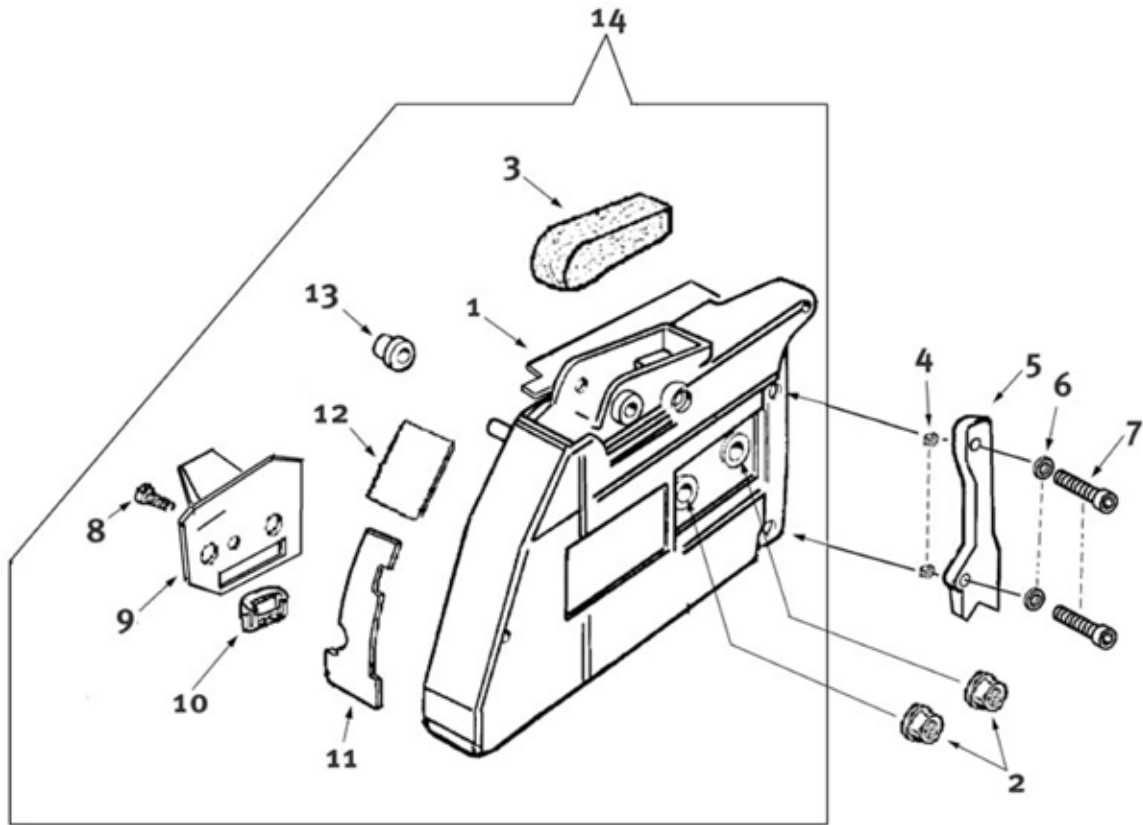

Key #	Part No.	Description	MSRP
L01	71743	Side Cover Insert, Top	$1.85
L02	73958	Side Cover Nut	$1.60
L03	71462	Chain Cover Cap	$1.35
L04	73367	Nut	$0.40
L05	71533	WallWalker Side Arm	$15.95
L06	73951	Washer	$0.55
L07	507355	WallWalker Side Arm Screw	$0.55
L08	71487	Screw	$0.55
L09	71447	Side Cover Plate	$6.20
L10	73957	Lower Guard	$12.35
L11	73972	Side Cover Insert, Bottom Rear	$6.15
L12	73948	Side Cover Insert, Top Rear	$1.85
L13	73310	Rubber Bumper Cover	$1.35
L14	71420	Side Cover Assembly, Complete	$102.85