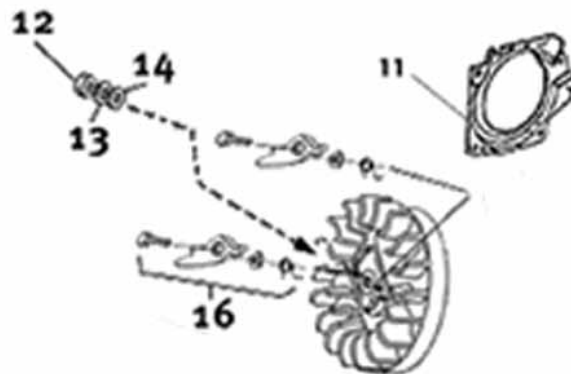

Old Assembly

Key #	Part No.	Description	MSRP
B11	73908	Flywheel Shroud	$4.90
B12	73891	Nut	$1.05
B13	73911	Washer	$0.55
B14	73912	Washer	$0.55
B16	73922	Starter Pawl Assembly	$10.85