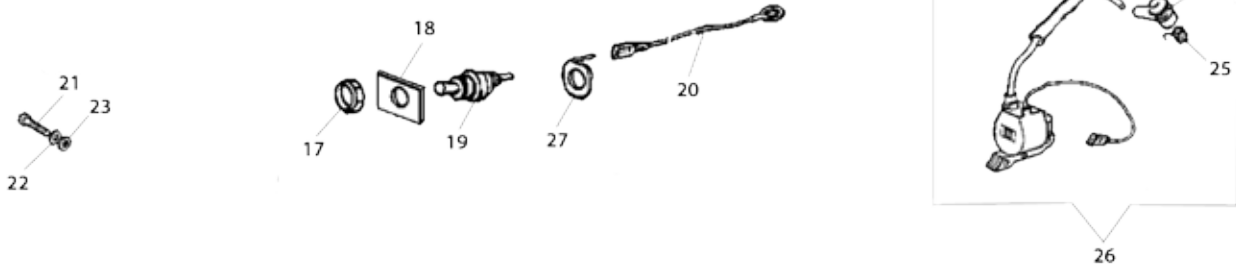

Key #	Part No.	Description	MSRP
C17	73239	Ignition Toggle Switch Nut	$1.85
C18	73238	Ignition Toggle Plate On/Off	$1.85
C19	73237	Ignition Toggle Switch\	$10.55
C20	73919	Ignition Toggle Cable	$4.75
C21	73914	Screw	$0.75
C22	73285	Washer	$0.60
C23	73890	Washer	$0.55
C24	73241	Spark Plug Boot with Spring	$12.35
C25	73917	Spark Plug Spring	$2.40
C26	73920	Ignition Coil with Spark Plug Lead & Primary	$124.55
C27	71449	Toggle Switch Connecting Plate	$1.85