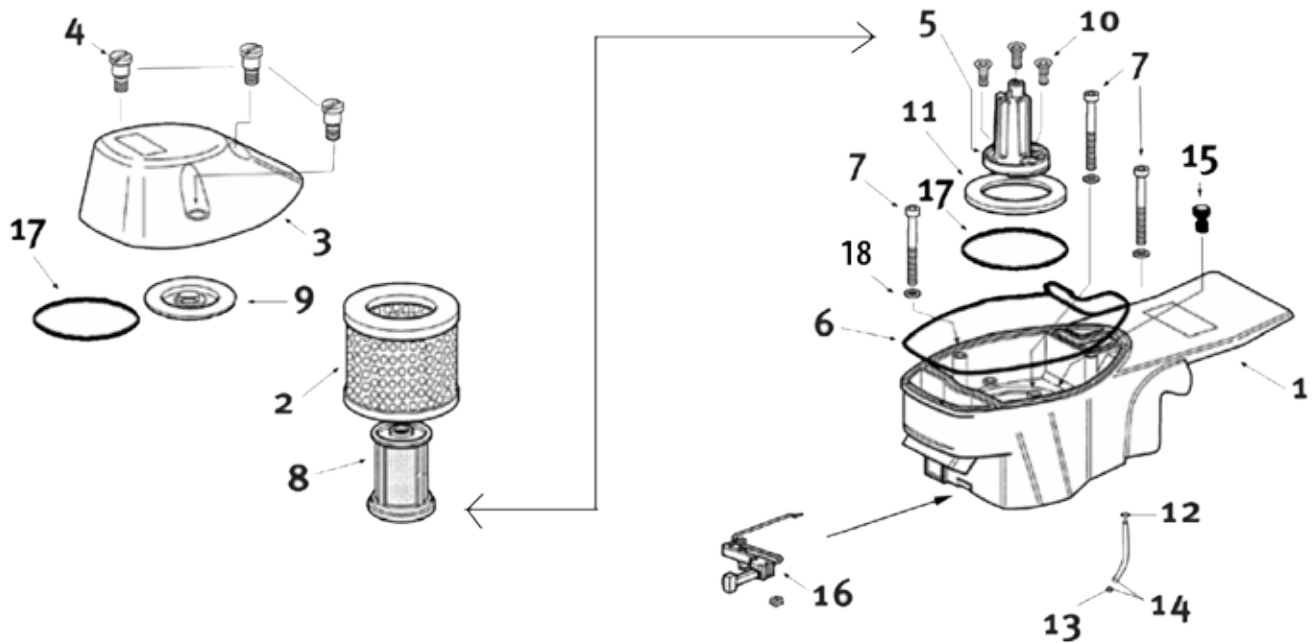

Key #	Part No.	Description	MSRP
J01	71754	Cylinder Cover Assembly	$49.50
J02	71752	Air Filter Canister, Polyester	$18.55
J03	530473	Air Filter Cover Assembly, 3 Screw	$20.10
J04	73992	Filter Cover Screw	$2.50
J05	73338	Filter Support	$31.45
J06	71756	Filter Cover Gasket	$10.55
J07	71771	Screw, Cylinder Cover, Long, Socket Head	$1.35
J08	73336	Prefilter Plastic, Secondary Filter	$10.55
J09	71758	Air Filter Flange	$11.00
J10	73337	Filter Support Screw	$0.55
J11	73335	Filter Canister Gasket	$7.50
J12	71472	O-Ring	$0.55
J13	71760	Tube Clamp	$0.55
J14	505382	Compensator Tube	$3.15
J15	71763	Breather Grommet	$0.55
J16	71750	Throttle Assembly	$10.55
J17	73331	O-Ring, Air Filter	$1.85
J18	73897	Washer	$0.55