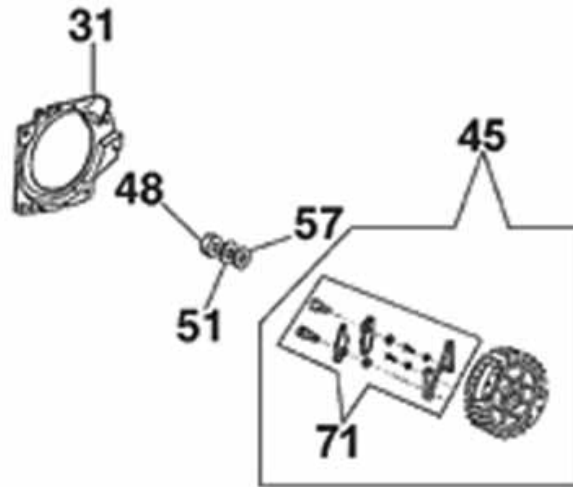

New Assembly

Key #	Part No.	Description	MSRP
B31	73908	Flywheel Shroud	$4.90
B45	509207	Flywheel Assembly	$107.05
B48	73891	Nut	$1.05
B51	73911	Washer	$0.55
B57	73912	Washer	$0.55
B71	509163	Starter Pawl Assembly	$26.25