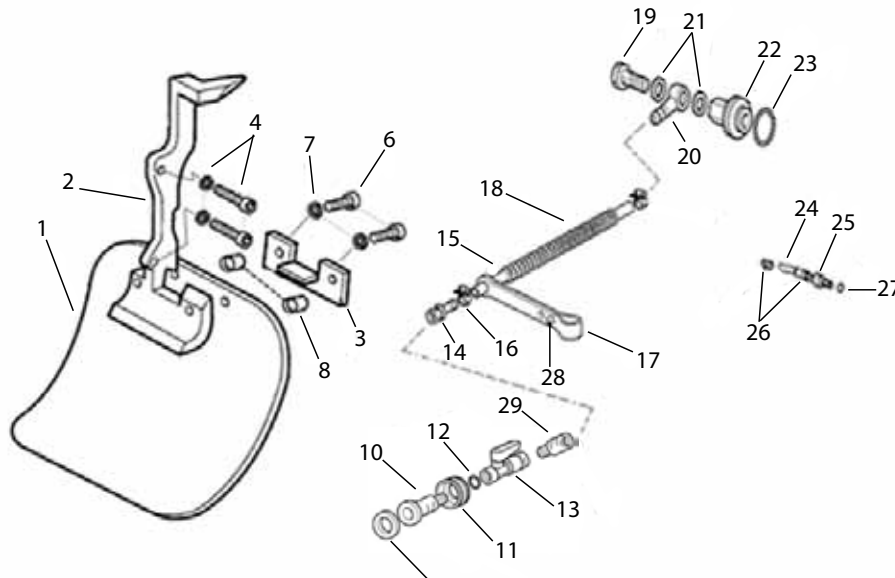

Key #	Part No.	Description	MSRP
K01	71534	Guard Flap	$11.35
K02	71532	WallWalker Lever Arm	$89.10
K03	71531	Guard Flap Clamp	$5.25
K04	505469	Screw & Washer	$1.05
K06	71479	Guard Flap Screw	$0.55
K07	73951	Washer	$0.55
K08	71480	Guard Flap Spacer	$1.35
K09	71469	Water Hose Gasket	$5.00
K10	71467	Fitting	$5.25
K11	71457	Ring Nut	$10.55
K12	71468	Water Hose O-Ring	$0.60
K13	71458	Water Shut-Off Valve	$15.95
K14	71454	Fitting	$3.70
K15	71455	Tube	$2.35
K16	71465	Hose Clamp	$3.15
K17	71461	Hose Hanger	$2.35
K18	71464	Water Hose Cover	$3.15
K19	71463	Water Hose Screw	$5.25
K20	71453	Fitting	$4.75
K21	71456	Copper Washer	$0.90
K22	73923	Water Tank Cap	$16.95
K23	73448	Fuel Cap O-Ring	$15.95
K24	71459	Tube	$5.25
K25	71470	Fitting	$4.75
K26	71471	Fitting	$8.75
K27	71472	O-Ring	$0.55
K28	71744	Hose Hanger Button	$0.55
K29	71466	Fitting	$5.90