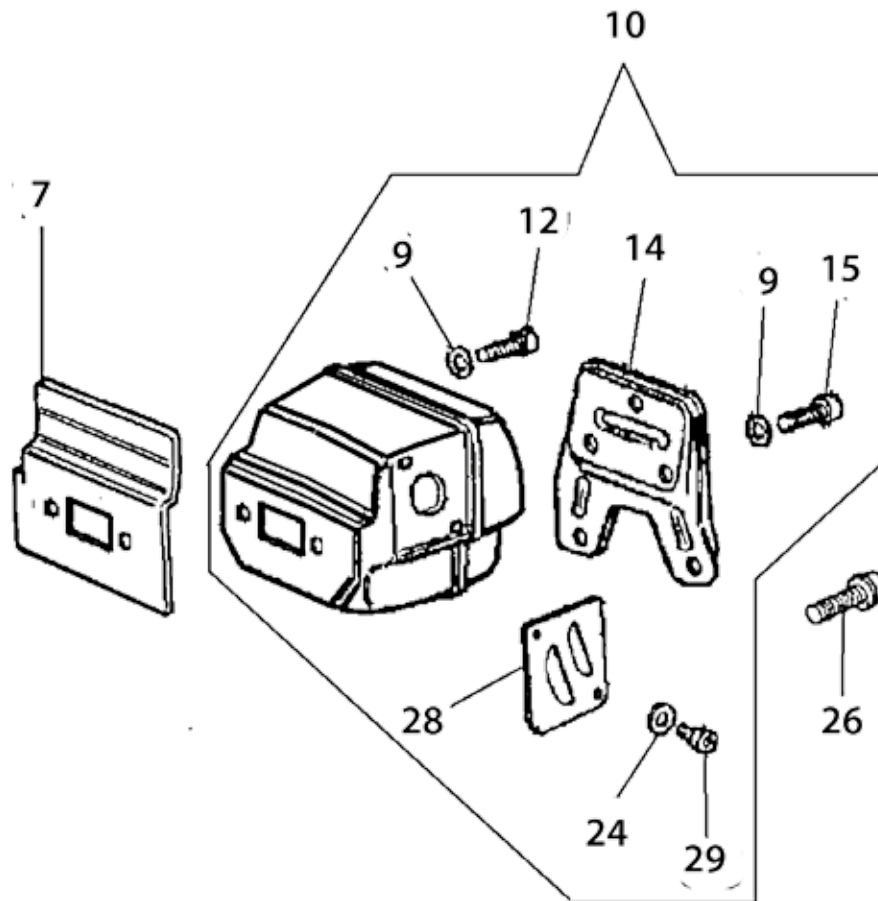

Old Assembly

Key #	Part No.	Description	MSRP
B11	73908	Flywheel Shroud	\$4.90
B12	73891	Nut	\$1.05
B13	73911	Washer	\$0.55
B14	73912	Washer	\$0.55
B16	73922	Starter Pawl Assembly	\$10.85

Key #	Part No.	Description	MSRP
C17	73239	Ignition Toggle Switch Nut	\$1.85
C18	73238	Ignition Toggle Plate On/Off	\$1.85
C19	73237	Ignition Toggle Switch\	\$10.55
C20	73919	Ignition Toggle Cable	\$4.75
C21	73914	Screw	\$0.75
C22	73285	Washer	\$0.60
C23	73890	Washer	\$0.55
C24	73241	Spark Plug Boot with Spring	\$12.35
C25	73917	Spark Plug Spring	\$2.40
C26	73920	Ignition Coil with Spark Plug Lead & Primary	\$124.55
C27	71449	Toggle Switch Connecting Plate	\$1.85

Key #	Part No.	Description	MSRP
D01	73867	Intake Manifold Clamp	\$9.00
D02	73868	Intake Manifold	\$12.35
D03	73869	Wrist Pin Needle Bearing	\$17.00
D04	71413	Complete Piston/Cylinder Assembly	\$288.40
D05	71412	Cylinder Base Gasket Assembly	\$10.55
D06	73199	Spark Plug	\$4.25
D11	73874	Cylinder Bolt	\$0.80
D13	73898	Carburetor Pulse Tube	\$2.40
D16	517324	Carburetor, Walbro WJ-104	\$135.25
D17	73901	Intake Manifold Flange Screw	\$0.55
D19	73895	Carburetor Support Bracket	\$13.90
D20	71642	Decompression Valve	\$26.25
D21	73947	Intake Manifold Flange	\$16.95
D22	71735	Intake Manifold	\$10.55
D23	73888	Carburetor Spring	\$1.05
D24	73897	Washer	\$0.55
D25	505469	Screw & Washer	\$1.05
D26	73866	Screw	\$0.55
D27	517547	Screw Guide	\$3.15