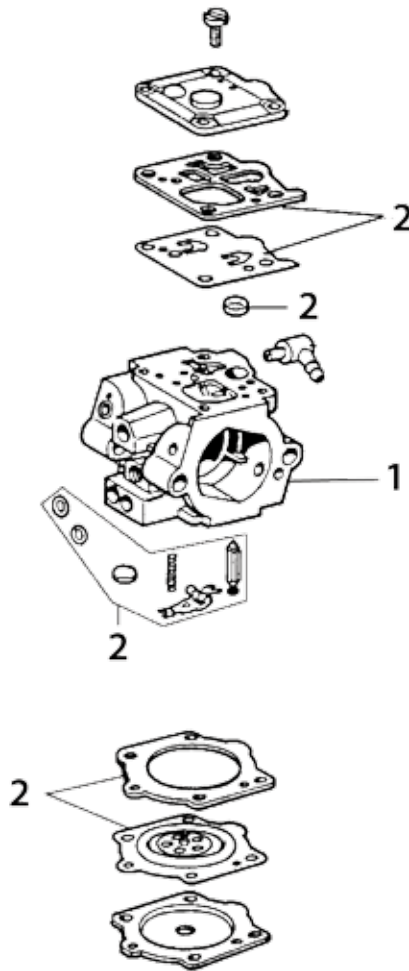

Key #	Part No.	Description	MSRP
M01	517324	Carburetor, Walbro WJ-104	$135.25
M02	73996	Carburetor Repair Kit	$34.50
Not Shown	71746	613GC Decal Set	$9.80