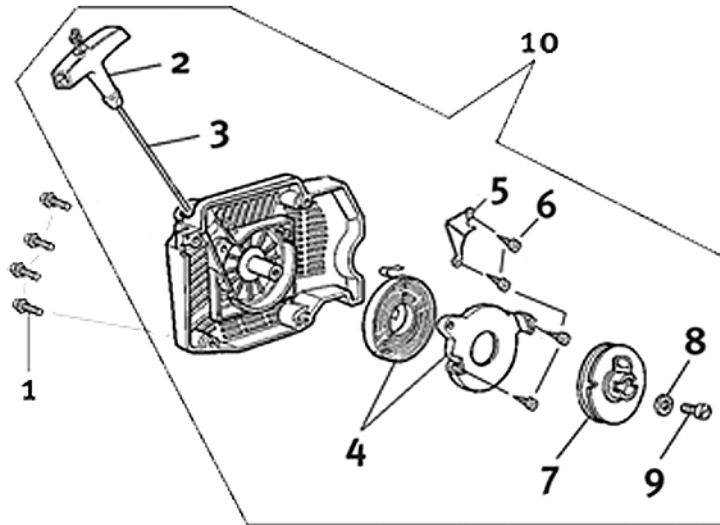

Replacement Parts & Accessories Price List

613GC Gas Concrete Saw

Effective January 1, 2011

TABLE OF CONTENTS

613GC Gas Concrete Saw

ITEM DESCRIPTION	KEY	PAGE
613GC Gas Saw Service Items	n/a	ii
Starter Assembly	A	1
Flywheel & Starter Pawl Assembly	B	2
Ignition Assembly	C	3
Cylinder & Intake Assembly	D	4
Muffler Assembly	E	5
Crankshaft Assembly	F	6
Clutch Assembly	G	7
Crankcase Assembly	H	8
Fuel Tank & Handle Assembly	I	9
Air Intake Assembly	J	10
WallWalker & Water Delivery System	K	11
Side Cover Assembly	L	12
Carburetor Repair Kit	M	13

SERVICE ITEMS

613GC Gas Concrete Saw

Key #	Part No.	Description	MSRP
Above	71700	Gas Saw Service Tool Kit, includes all items shown above	\$765.00
1	71521	Srench 13-19 mm	\$10.55
2	71541	Pressure Gauge Bulb	\$47.40
3	71542	Coil/Flywheel Timing Shim	\$5.25
4	71543	Cylinder Assembly Clamps & Piston Stop	\$10.55
5	71544	Manifold Assembly Tool	\$7.50
6	71546	Shock Absorber Tool	\$22.15
7	71547	Spark Tester	\$46.35
8	71548	Flywheel Disassembly Tool	\$31.45
9	71550	Limiter Cap Puller	\$89.25
10	71565	Electronic Tachometer	\$240.00
11	71569	Induction Seal Flange with Screws	\$9.00
12	71570	Exhaust Seal Flange with Screws	\$19.05
13	71573	Tuning Screwdriver	\$10.55
14	73461	Flywheel Puller	\$131.35
15	73425	Fuel Tank Pressure Cap	\$76.75
16	73462	Main Bearing Driver Tool	\$38.65
17	73463	Main Bearing Spacing Tool	\$31.45
18	73464	Shock Absorber Tool	\$55.00
19	73465	Intake Port Cover Tool	\$22.15
20	73466	Exhaust Port Cover Tool	\$21.15
Not Shown	71734	Gasket Set	\$31.50
Not Shown	71625	Carburetor Tuning Kit	\$99.95
Not Shown	70249	14T Bar Nose Sprocket Repair Kit	\$36.00
Not Shown	505882	2-Stroke Oil, 25:1 Mix, 5.2 oz (158 ml) (6-Pack)	\$21.00
Not Shown	505883	2-Stroke Oil, 25:1 Mix, 5.2 oz (158 ml) (24-Pack)	\$64.00