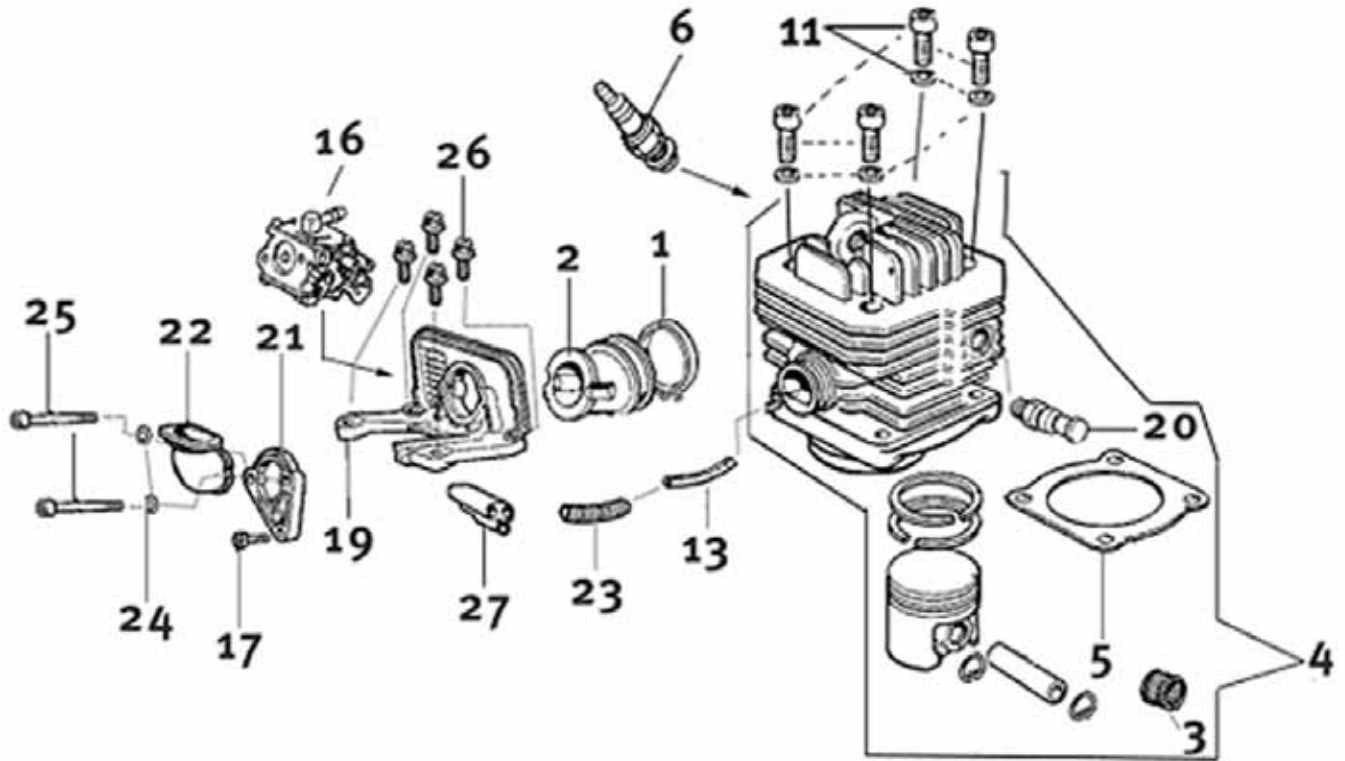

Key #	Part No.	Description	MSRP
A01	73866	Screw	\$0.55
A02	505514	Starter Rope Handle	\$3.35
A03	73904	Starter Rope	\$1.85
A04	73909	Starter Coil Spring & Housing	\$20.10
A05	71451	Starter Case Plate	\$1.35
A06	73910	Screw	\$0.55
A07	73913	Starter Rope Pulley	\$14.50
A08	73905	Starter Pulley Washer	\$0.55
A09	73907	Starter Pulley Screw	\$0.55
A10	71415	Starter Cover Assembly	\$97.50

New Assembly

Key #	Part No.	Description	MSRP
B31	73908	Flywheel Shroud	\$4.90
B45	509207	Flywheel Assembly	\$107.05
B48	73891	Nut	\$1.05
B51	73911	Washer	\$0.55
B57	73912	Washer	\$0.55
B71	509163	Starter Pawl Assembly	\$26.25

Old Assembly

Key #	Part No.	Description	MSRP
B11	73908	Flywheel Shroud	\$4.90
B12	73891	Nut	\$1.05
B13	73911	Washer	\$0.55
B14	73912	Washer	\$0.55
B16	73922	Starter Pawl Assembly	\$10.85

Key #	Part No.	Description	MSRP
C17	73239	Ignition Toggle Switch Nut	\$1.85
C18	73238	Ignition Toggle Plate On/Off	\$1.85
C19	73237	Ignition Toggle Switch\	\$10.55
C20	73919	Ignition Toggle Cable	\$4.75
C21	73914	Screw	\$0.75
C22	73285	Washer	\$0.60
C23	73890	Washer	\$0.55
C24	73241	Spark Plug Boot with Spring	\$12.35
C25	73917	Spark Plug Spring	\$2.40
C26	73920	Ignition Coil with Spark Plug Lead & Primary	\$124.55
C27	71449	Toggle Switch Connecting Plate	\$1.85