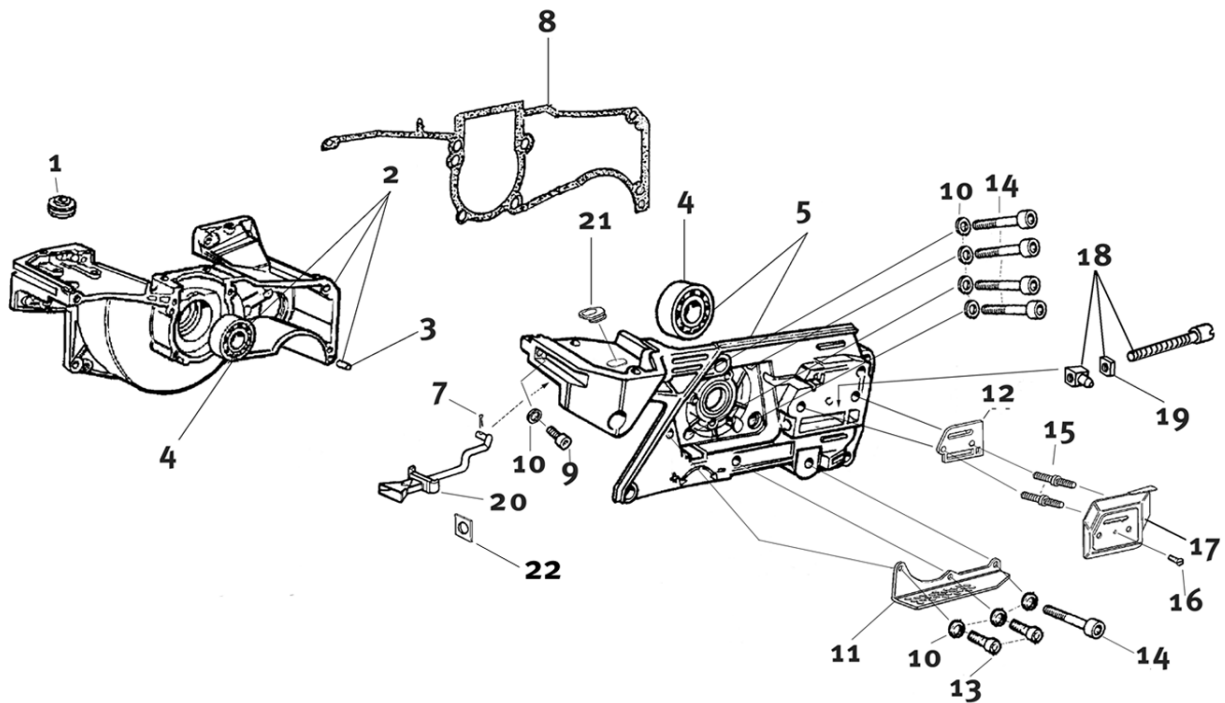

Key #	Part No.	Description	MSRP
H01	73390	Fuel Line Grommet, Crankcase	$1.60
H02	71736	Crankcase Assembly, Left Half	$129.85
H03	73281	Crankcase Dowel Pin	$0.60
H04	73209	Crankshaft Bearing	$14.95
H05	71747	Crankcase Assembly, Right Half	$210.95
H07	73927	Choke Lever Split Pin	$0.55
H08	73934	Crankcase Gasket	$12.40
H09	73930	Crankcase Bolt	$1.05
H10	73897	Washer	$0.55
H11	73950	Bottom Cover	$15.40
H12	71740	Bar Mount Pad Spacer	$36.60
H13	73397	Cover Guard Mounting Bolt	$0.55
H14	73379	Screw	$0.55
H15	73933	Bar Mounting Stud	$4.45
H16	73284	Screw	$0.60
H17	71738	Bar Mount Pad Cover Plate	$15.95
H18	73935	Premium Tensioner Kit	$11.35
H19	73936	Tensioner Screw Retainer	$8.50
H20	73928	Choke Lever	$2.45
H21	71741	Crankcase Grommet, Right Side	$1.90
H22	73955	Choke Lever Bushing	$1.35