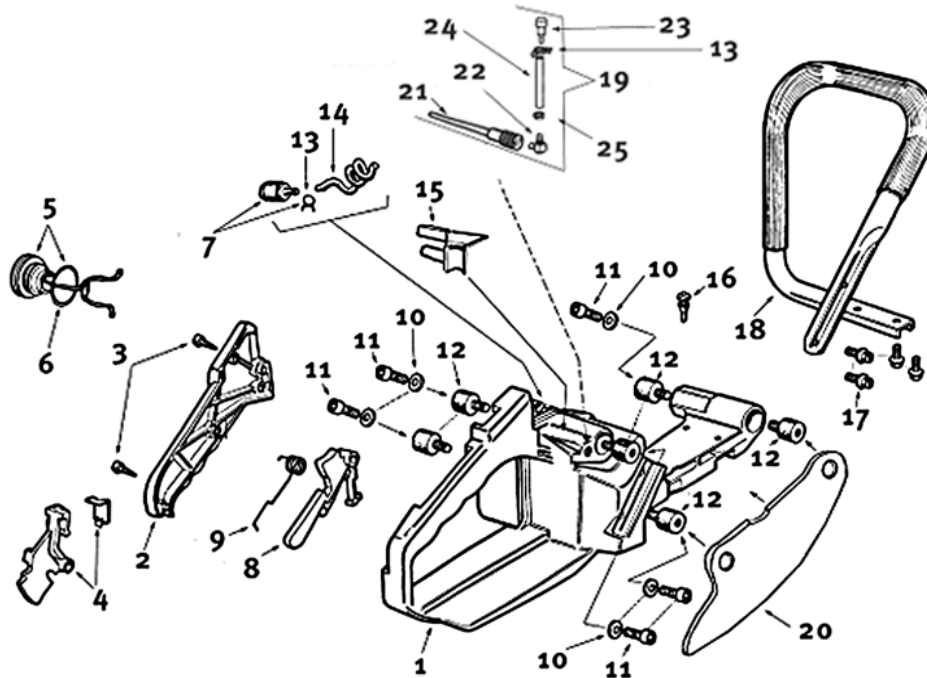

Key #	Part No.	Description	MSRP
I01	71421	Fuel Tank Assembly	$118.75
I02	73975	Rear Handle Half	$10.90
I03	73976	Screw	$1.00
I04	71749	Throttle Lever	$6.40
I05	71739	Fuel Cap Assembly, with Outer Seal Ring	$9.80
I06	73448	Fuel Cap O-Ring	$15.95
I07	73459	Fuel Filter	$15.45
I08	73987	Trigger Lockout Lever	$3.85
I09	73988	Trigger Lockout Lever Spring	$4.45
I10	73897	Washer	$0.55
I11	73982	Screw	$0.55
I12	73980	Shock Absorber	$11.00
I13	71588	Fuel Filter Clip	$1.05
I14	73375	Fuel Line	$21.15
I15	71745	Shock Absorber, Rear Handle	$2.40
I16	73270	Bumper, Shock Absorber, Fuel Tank Top	$2.40
I17	73983	Front Handle Bolt	$0.55
I18	71422	Front Handle	$64.65
I19	71748	Fuel Breather Complete	$15.95
I20	71766	Water Deflector, Bottom	$11.35
I21	71751	Breather Tube Body	$8.50
I22	71759	Breather Tube Elbow	$4.25
I23	71761	Fuel Breather, Remote	$8.50
I24	71777	Breather Tube Extension	$3.70
I25	71760	Tube Clamp	$0.55