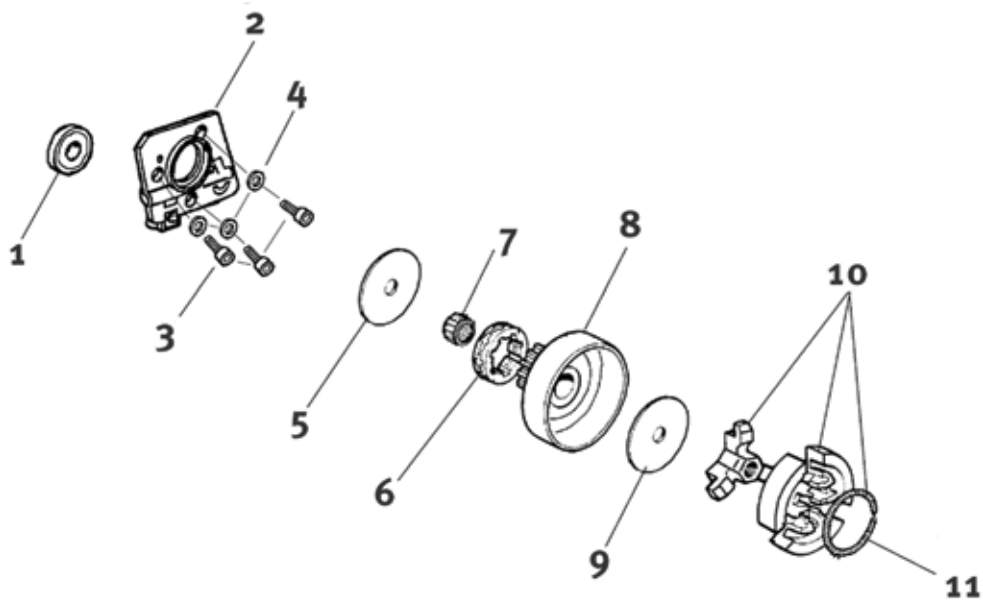

Key #	Part No.	Description	MSRP
G01	73931	Outer Crankcase Seal, Clutch Side	$7.50
G02	73949	Outer Crankcase Seal Body	$31.40
G03	73940	Bolt	$1.05
G04	73285	Washer	$0.60
G05	73945	Clutch Spacer Washer	$4.20
G06	70949	8T Rim Sprocket Kit	$18.00
G07	73939	Clutch Needle Bearing	$10.55
G08	71520	Clutch Drum Assy	$49.45
G09	73941	Clutch Spacer Washer, Inside	$3.70
G10	71419	Clutch Assembly	$36.55
G11	73943	Clutch Spring	$6.45