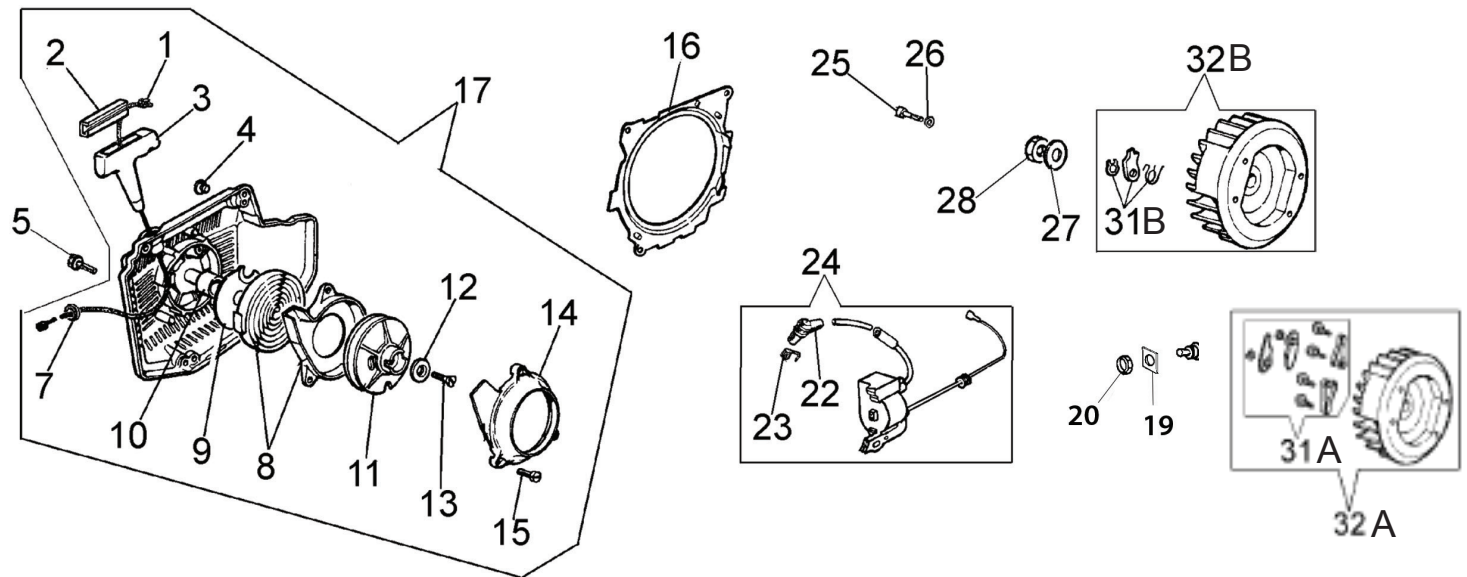

Replacement Parts & Accessories Price List

633GC / 633F4 Gas Concrete Saws

Effective January 1, 2011

TABLE OF CONTENTS

633GC / 633F4 Gas Saws

ITEM DESCRIPTION	KEY	PAGE
633GC / 633F4 Gas Saw Service Items	n/a	ii
Starter & Ignition Assembly	A	1
Engine & Crankshaft Assembly	B	2
Crankcase Assembly	C	3-4
WallWalker & Water Delivery System	D	5
Side Cover & Clutch Assembly	E	6
Air Intake & Carburetor	F	7
Fuel Tank Assembly	G	8
Carburetor Repair Kit	H	9

SERVICE ITEMS

633GC Gas Concrete Saw

Key #	Part No.	Description	MSRP
Above	71700	Gas Saw Service Tool Kit, includes all items shown above	\$668.00
1	71152	Scrench 17-19 mm	\$13.50
2	71541	Pressure Gauge Bulb	\$47.50
3	71542	Coil/Flywheel Timing Shim	\$5.25
4	71543	Cylinder Assembly Clamps & Piston Stop	\$10.55
5	71544	Manifold Assembly Tool	\$7.50
6	71546	Shock Absorber Tool	\$22.15
7	71547	Spark Tester	\$46.35
8	71548	Flywheel Disassembly Tool	\$31.45
9	71550	Limiter Cap Puller	\$89.25
10	71565	Electronic Tachometer	\$240.00
11	71569	Induction Seal Flange with Screws	\$9.00
12	71570	Exhaust Seal Flange with Screws	\$19.05
13	71573	Tuning Screwdriver	\$10.55
14	73461	Flywheel Puller	\$131.35
15	73425	Fuel Tank Pressure Cap	\$74.50
16	73462	Main Bearing Driver Tool	\$38.65
17	73463	Main Bearing Spacing Tool	\$31.45
18	73464	Shock Absorber Tool	\$55.00
19	73465	Intake Port Cover Tool	\$22.15
20	73466	Exhaust Port Cover Tool	\$21.15
Not Shown	73435	Gasket Set-All, includes 73434, 73436, 73447, 73455, & 73456	\$23.85
Not Shown	70249	14T Bar Nose Sprocket Repair Kit	\$35.00
Not Shown	71625	Carburetor Tuning Kit	\$99.95
Not Shown	505882	2-Stroke Oil, 25:1 Mix, 5.2 oz (158 ml) (6-Pack)	\$18.00
Not Shown	505883	2-Stroke Oil, 25:1 Mix, 5.2 oz (158 ml) (24-Pack)	\$55.00