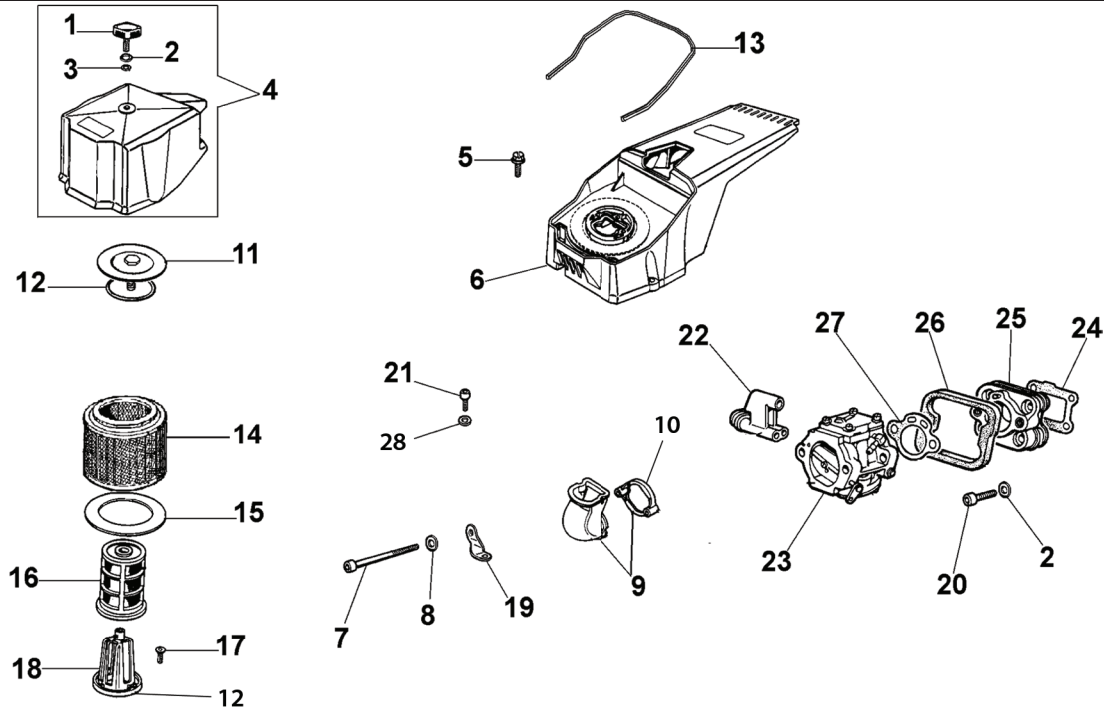

Key #	Part No.	Description	MSRP
F01	73320	Filter Cover Knob	$4.35
F02	73897	Washer	$0.55
F03	73322	Filter Knob O-Ring	$0.40
F04	71721	Air Filter Cover Assembly	$33.95
F05	73230	Screw	$0.55
F06	71722	Cylinder Cover	$45.65
F07	73326	Carburetor Attachment Screw	$1.10
F08	73327	Serrated Washer	$0.40
F09	73328	Intake Manifold Rubber	$16.45
F10	73329	Intake Manifold Bracket	$7.70
F11	73330	Filter Canister Cover	$14.35
F12	73331	O-Ring, Air Filter	$1.85
F13	71719	Air Filter Gasket	$3.85
F14	71752	Air Filter Canister, Polyester	$18.55
F15	73335	Filter Canister Gasket	$7.50
F16	73336	Prefilter Plastic, Secondary Filter	$10.55
F17	73337	Filter Support Screw	$0.55
F18	73338	Filter Support	$31.45
F19	73387	Carburetor Standoff Support	$4.90
F20	73278	Bolt	$0.55
F21	73340	Carburetor Support Screw	$0.55
F22	73341	Carburetor Mixture Screw Grommet	$3.50
F23	520380	Carburetor	$175.00
F24	73455	Insulator to Cylinder Gasket	$16.45
F25	73344	Carburetor Insulator	$22.80
F26	73345	Insulator Foam Gasket	$2.45
F27	73456	Carburetor to Insulator Gasket	$16.45
F28	73285	Washer	$0.60