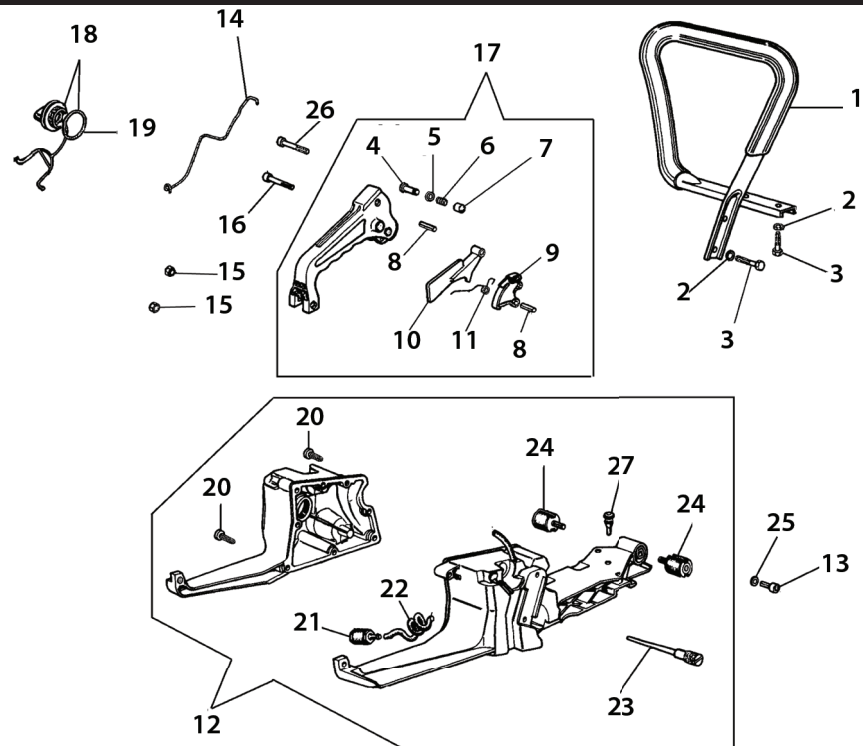

Key #	Part No.	Description	MSRP
G01	73457	Front Handle Assembly	$70.50
G02	73897	Washer	$0.55
G03	73349	Front Handle Bolt	$0.55
G04	73353	Trigger Lock Pin	$1.40
G05	73354	Trigger Lock Pin Washer	$0.40
G06	73355	Trigger Lock Spring	$0.40
G07	73356	Trigger Lock Button	$0.55
G08	73357	Trigger Pivot Pin	$0.55
G09	73358	Throttle Lever	$3.85
G10	73359	Trigger Lockout Lever	$3.85
G11	73360	Trigger Lockout Lever Spring	$6.10
G12	521003	Fuel Tank Assembly	$394.85
G13	73275	Screw	$0.55
G14	73366	Throttle Operating Wire	$8.75
G15	73367	Nut	$0.40
G16	73368	Rear Handle Rear Bolt	$0.40
G17	73369	Rear Handle Assembly	$28.10
G18	71739	Fuel Cap Assembly (2007 and Newer Models)	$9.80
G18	73370	Fuel Cap Assembly (2006 and Older Models)	$9.85
G19	73448	Fuel Cap O-Ring	$15.95
G20	520379	Fuel Tank Screw	$0.55
G21	73459	Fuel Filter	$15.45
G22	73375	Fuel Line	$21.15
G23	73376	Fuel Breather Pipe	$20.70
G24	73377	Shock Absorber	$16.45
G25	73250	Washer	$0.55
G26	73379	Screw	$0.55
G27	73270	Bumper, Shock Absorber, Fuel Tank Top	$2.40