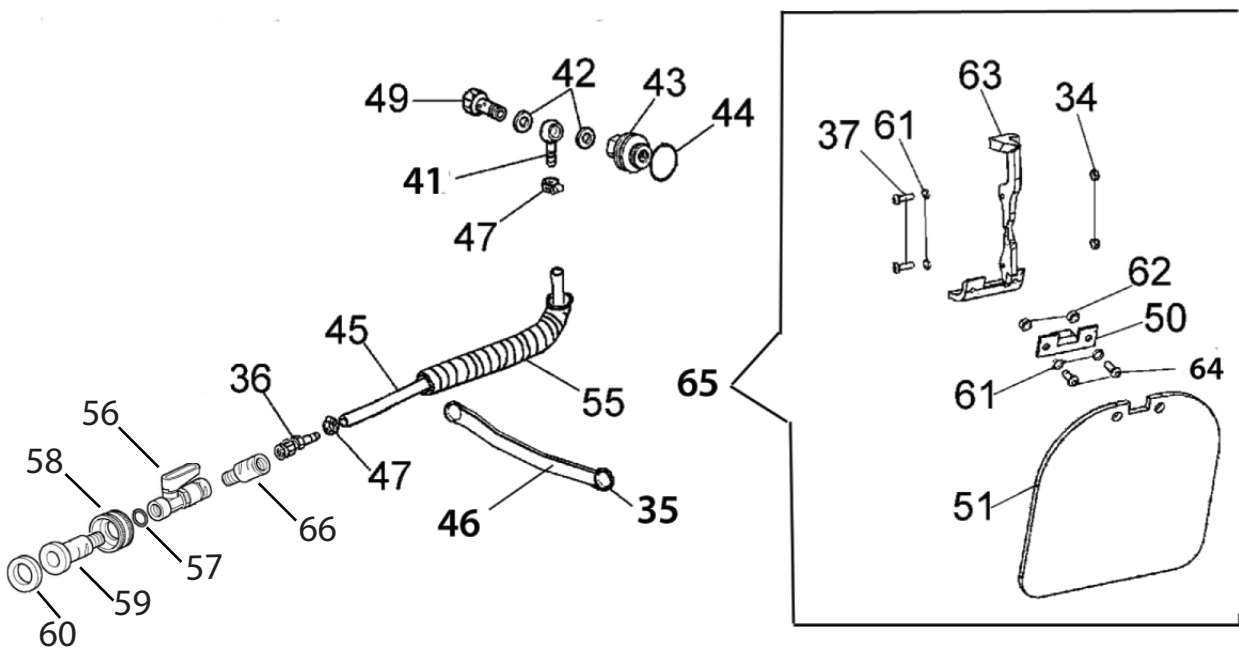

Key #	Part No.	Description	MSRP
D34	520378	WallWalker Nut	$0.80
D35	71744	Hose Hanger Button	$0.55
D36	71454	Fitting	$3.70
D37	73395	Screw & Washer	$0.90
D41	71453	Fitting	$4.75
D42	71456	Copper Washer	$0.90
D43	504388	633GC Water Cap	$17.50
D44	73448	Fuel Cap O-Ring	$15.95
D45	71455	Tube	$2.35
D46	71461	Hose Hanger	$2.35
D47	71465	Hose Clamp	$3.15
D49	71463	Water Hose Screw	$5.25
D50	71531	Guard Flap Clamp	$5.25
D51	71534	Guard Flap	$11.35
D55	71464	Water Hose Cover	$3.15
D56	71458	Water Shut-Off Valve	$15.95
D57	71468	Water Hose O-Ring	$0.60
D58	71457	Ring Nut	$10.55
D59	71467	Fitting	$5.25
D60	71469	Water Hose Gasket	$5.00
D61	73951	Washer	$0.55
D62	71480	Guard Flap Spacer	$1.35
D63	504387	633GC WallWalker Lever Arm	$91.70
D64	71479	Guard Flap Screw	$0.55
D65	509708	WallWalker Kit	$135.25
D66	71466	Fitting	$5.90