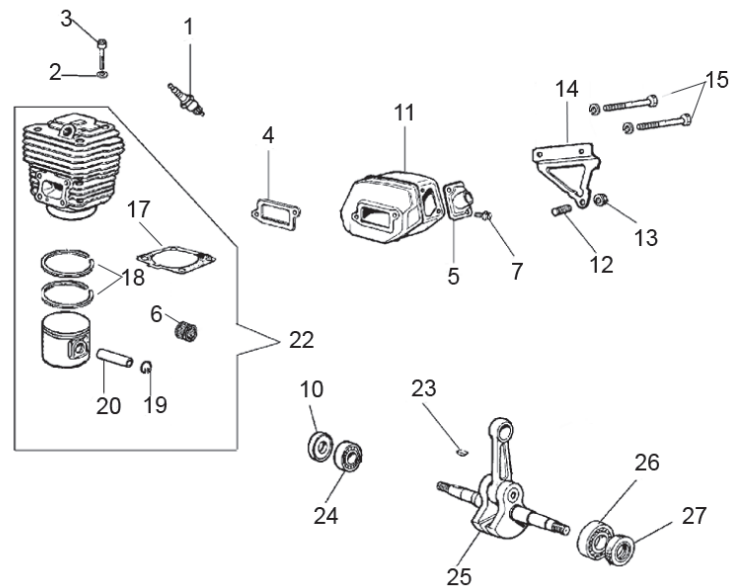

Key #	Part No.	Description	MSRP
A01	73188	Starter Rope	\$3.25
A02	73228	Starter Rope Retainer	\$1.90
A03	520369	Starter Rope Handle	\$4.35
A04	73229	Starter Housing Oil Cap	\$0.55
A05	73230	Screw	\$0.55
A07	73231	Starter Rope Washer	\$0.55
A08	73191	Starter Coil Spring & Housing	\$18.55
A09	520370	Starter Spacer	\$2.45
A10	73192	Starter Bushing	\$1.40
A11	73193	Starter Rope Pulley	\$45.55
A12	73233	Starter Pulley Washer	\$1.90
A13	73234	Starter Pulley Screw	\$0.95
A14	73235	Starter Pulley Cover	\$4.90
A15	73236	Starter Pulley Cover Screw	\$0.55
A16	73194	Starter Cover Dust Shield	\$7.70
A17	518752	Starter Cover Assembly, complete	\$115.00
A18	73237	Ignition Toggle Switch	\$10.55
A19	73238	Ignition Toggle Plate On/Off	\$1.85
A20	73239	Ignition Toggle Switch Nut	\$1.85
A22	73241	Spark Plug Boot with Spring	\$12.35
A23	73917	Spark Plug Cap Spring	\$2.40
A24	73196	Ignition Coil with Spark Plug Lead & Primary	\$145.75
A25	520371	Ignition Coil Mounting Screw	\$1.10
A26	73897	Washer	\$0.55
A27	73245	Flywheel Mounting Washer	\$0.40
A28	73246	Flywheel Mounting Nut	\$1.05
A31-A	520372	Starter Pawl Assembly (set of 2, 2007 and newer models)	\$15.00
A31-B	504386	Starter Pawl Assembly (set of 2, 2006 and older models)	\$8.75
A32-A	520373	Flywheel Assembly Replacement Kit (2007 and newer models)	\$140.45
A32-B	73433	Flywheel Assembly Replacement Kit (2006 and older models)	\$145.75