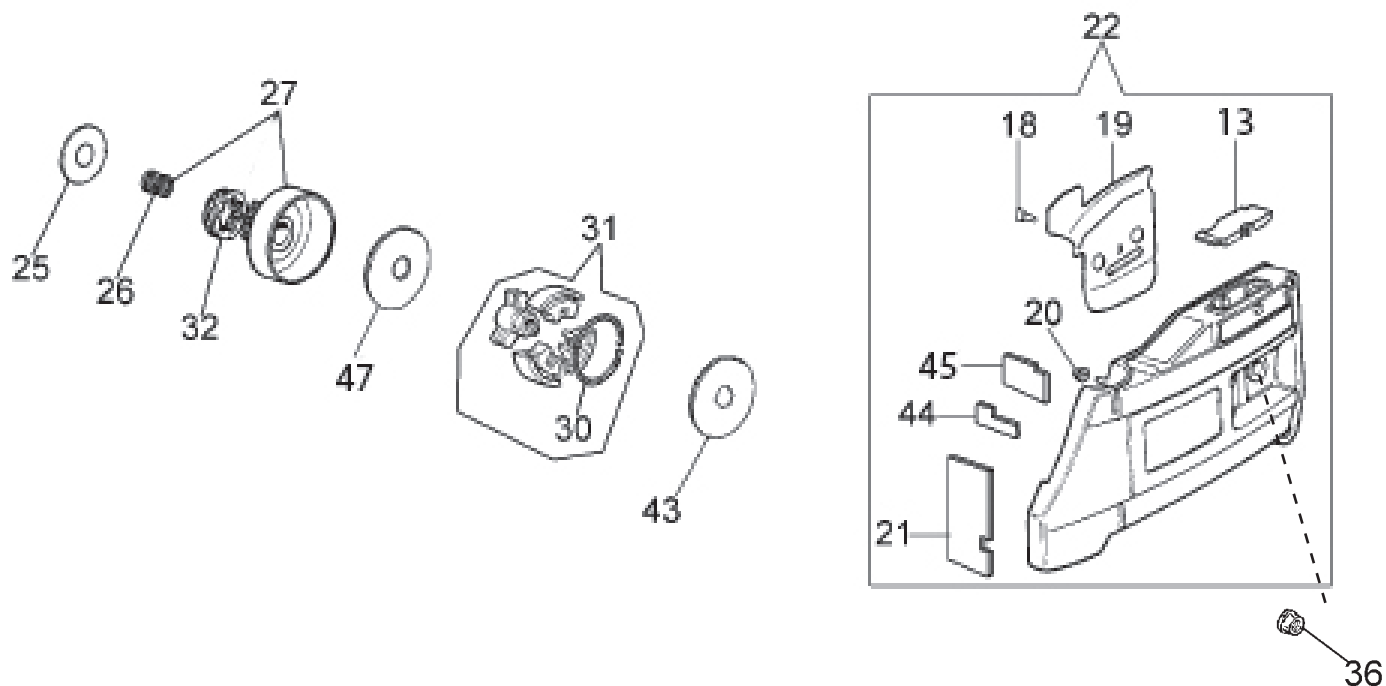

Key #	Part No.	Description	MSRP
E13	71441	633GC Side Cover Plug Kit	$10.85
E18	73284	Screw	$0.60
E19	73309	Cover Side Bar Plate	$8.75
E20	73310	Rubber Bumper Cover	$1.35
E21	73311	Cover Rubber Flap	$4.05
E22	73449	Side Cover, without Brake Components	$102.85
E25	73314	Clutch Spacer Washer	$2.45
E26	73423	Clutch Needle Bearing	$17.50
E27	70948	Clutch Cup with Splined Adapter	$38.25
E30	73317	Clutch Spring	$6.40
E31	73451	Clutch Assembly	$91.70
E32	70949	633GC 8T Rim Sprocket Kit	$18.00
E32	525496	633F4 FORCE™ Sprocket Kit	$30.00
E36	73313	Cover Clamp Nut	$1.10
E43	73452	Clutch Shield	$18.55
E44	73315	Chain Cover Rubber Insert, Middle	$1.65
E45	73316	Chain Cover Rubber Top Insert	$1.40
E47	504568	633GC Clutch Spacer	$9.80
Not Shown	71439	633GC Side Cover Fastener Kit, includes 71436, 73897, & 71437	$16.45
Not Shown	71440	Side Cover/Hand Guard Kit, includes 73449, 71439, 71434, & 71435	$129.85