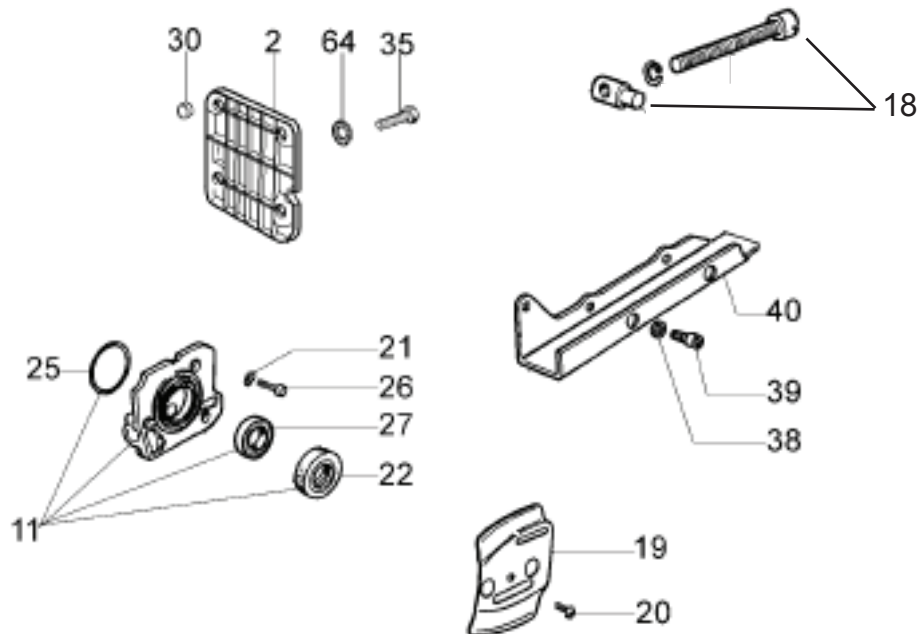

Key #	Part No.	Description	MSRP
C02	520375	Plastic Guard	$4.35
C11	73446	Main Bearing Seal Housing Assembly, Clutch Side	$81.10
C18	73935	Premium Tensioner Kit	$11.35
C19	73225	Bar Mount Pad Cover Plate	$8.75
C20	73284	Screw	$0.60
C21	73285	Washer	$0.60
C22	73202	Crankcase Outside Seal, Clutch Side	$8.75
C25	73287	Seal Housing O-Ring	$1.10
C26	73288	Seal Housing Mounting Screw (3)	$0.55
C27	73289	Crankshaft Seal Clutch Side	$5.25
C30	520376	Guard Bushing	$2.20
C35	73349	Guard Screw	$0.55
C38	73396	Cover Guard Mounting Washer	$0.40
C39	73397	Cover Guard Mounting Bolt	$0.55
C40	70967	Cover Guard	$45.60
C64	520374	Guard Washer	$0.30