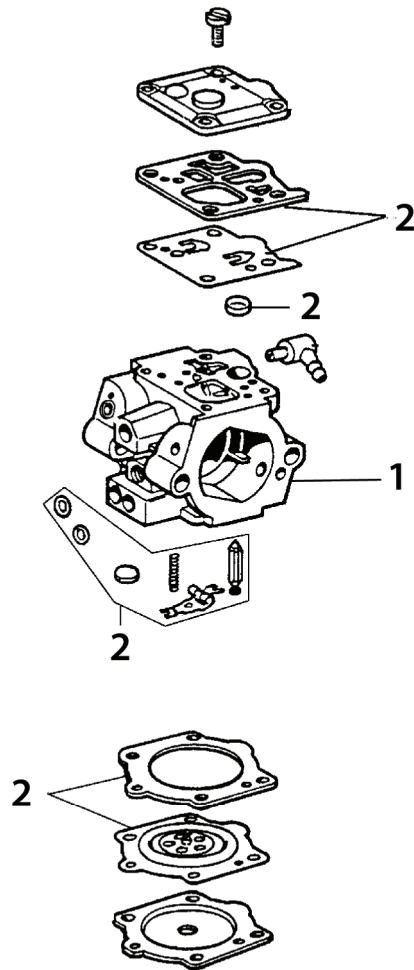

Key #	Part No.	Description	MSRP
H1	520380	Carburetor, Walbro WGA-11	$175.00
H2	73460	Carburetor Overhaul Kit	$43.50