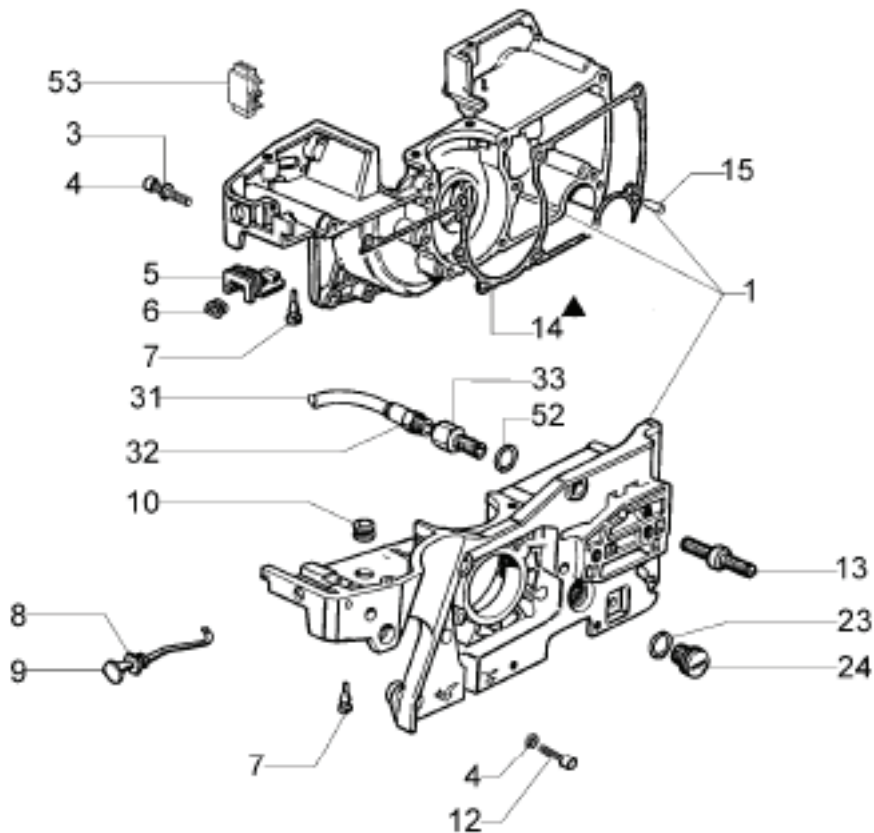

Key #	Part No.	Description	MSRP
C01	520377	Complete Crankcase	$319.25
C03	73278	Bolt	$0.55
C04	73897	Washer	$0.55
C05	73268	Trigger Rod Grommet	$3.85
C06	73269	Trigger Rod Bushing	$0.40
C07	73270	Bumper, Shock Absorber, Fuel Tank Top	$2.40
C08	73389	Choke Lever Grommet	$1.90
C09	73213	Choke Lever	$3.85
C10	73390	Fuel Line Grommet, Crankcase	$1.60
C12	73275	Screw	$0.55
C13	73280	Bar Mounting Stud	$4.35
C14	73447	Crankcase Gasket	$23.85
C15	73281	Crankcase Dowel Pin	$0.60
C23	73391	Crankcase Plug O-Ring	$0.40
C24	73286	Crankcase Plug	$5.40
C31	73384	Water Tube, in Tank	$7.70
C32	73385	Water Tube Fitting	$18.55
C33	73386	Tube Fitting-Backside Bar Mount	$16.45
C52	71468	Water Hose O-Ring	$0.60
C53	504389	Plastic Cap	$1.40
Not Shown	73435	Gasket Set-All, includes 73434, 73436, 73447, 73455, & 73456	$23.85
Not Shown	73333	Swivel Hose Fitting	$16.45
Not Shown	70963	Hose Hanger Kit	$38.25