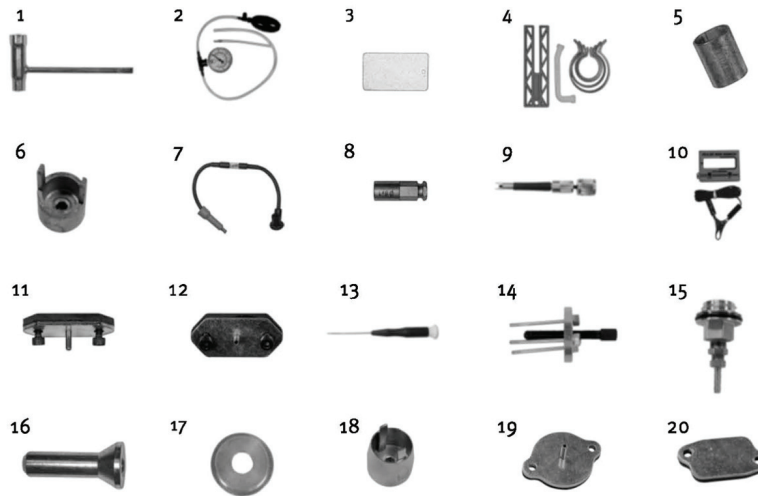

Replacement Parts & Accessories Price List

633GC / 633F4 Gas Concrete Saws

Effective January 1, 2011

TABLE OF CONTENTS

633GC / 633F4 Gas Saws

ITEM DESCRIPTION	KEY	PAGE
633GC / 633F4 Gas Saw Service Items	n/a	ii
Starter & Ignition Assembly	A	1
Engine & Crankshaft Assembly	B	2
Crankcase Assembly	C	3-4
WallWalker & Water Delivery System	D	5
Side Cover & Clutch Assembly	E	6
Air Intake & Carburetor	F	7
Fuel Tank Assembly	G	8
Carburetor Repair Kit	H	9

SERVICE ITEMS

633GC Gas Concrete Saw

Key #	Part No.	Description	MSRP
Above	71700	Gas Saw Service Tool Kit, includes all items shown above	\$668.00
1	71152	Scrench 17-19 mm	\$13.50
2	71541	Pressure Gauge Bulb	\$47.50
3	71542	Coil/Flywheel Timing Shim	\$5.25
4	71543	Cylinder Assembly Clamps & Piston Stop	\$10.55
5	71544	Manifold Assembly Tool	\$7.50
6	71546	Shock Absorber Tool	\$22.15
7	71547	Spark Tester	\$46.35
8	71548	Flywheel Disassembly Tool	\$31.45
9	71550	Limiter Cap Puller	\$89.25
10	71565	Electronic Tachometer	\$240.00
11	71569	Induction Seal Flange with Screws	\$9.00
12	71570	Exhaust Seal Flange with Screws	\$19.05
13	71573	Tuning Screwdriver	\$10.55
14	73461	Flywheel Puller	\$131.35
15	73425	Fuel Tank Pressure Cap	\$74.50
16	73462	Main Bearing Driver Tool	\$38.65
17	73463	Main Bearing Spacing Tool	\$31.45
18	73464	Shock Absorber Tool	\$55.00
19	73465	Intake Port Cover Tool	\$22.15
20	73466	Exhaust Port Cover Tool	\$21.15
Not Shown	73435	Gasket Set-All, includes 73434, 73436, 73447, 73455, & 73456	\$23.85
Not Shown	70249	14T Bar Nose Sprocket Repair Kit	\$35.00
Not Shown	71625	Carburetor Tuning Kit	\$99.95
Not Shown	505882	2-Stroke Oil, 25:1 Mix, 5.2 oz (158 ml) (6-Pack)	\$18.00
Not Shown	505883	2-Stroke Oil, 25:1 Mix, 5.2 oz (158 ml) (24-Pack)	\$55.00