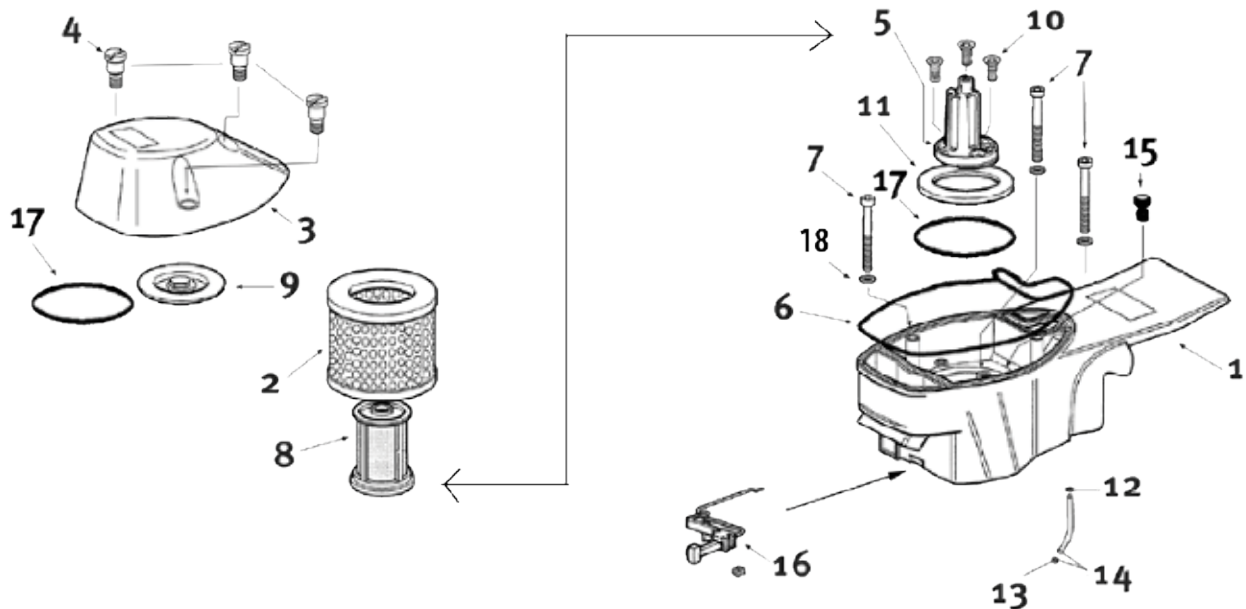

For saws with serial numbers starting 977.
(see page 17 for serial number starting 967)

Key #	Part No.	Description	MSRP
J01	545973	Cylinder Cover Assembly	$57.00
J02	71752	Air Filter Canister, Polyester	$18.55
J03	530473	Air Filter Cover	$20.10
J04	73992	Filter Cover Screw	$2.50
J05	73338	Filter Support	$31.45
J06	71756	Filter Cover Gasket	$10.55
J07	71771	Screw, Cylinder Cover, Long, Socket Head	$1.35
J08	73336	Prefilter Plastic, Secondary Filter	$10.55
J09	71758	Air Filter Flange	$11.00
J10	73337	Filter Support Screw	$0.55
J11	73335	Filter Canister Gasket	$7.50
J12	71472	O-Ring	$0.55
J13	71760	Tube Clamp	$0.55
J14	505382	Compensator Tube	$3.15
J15	71763	Breather Grommet	$0.55
J16	71750	Throttle Assembly	$10.55
J17	73331	O-Ring, Air Filter	$1.85
J18	73897	Washer	$0.55