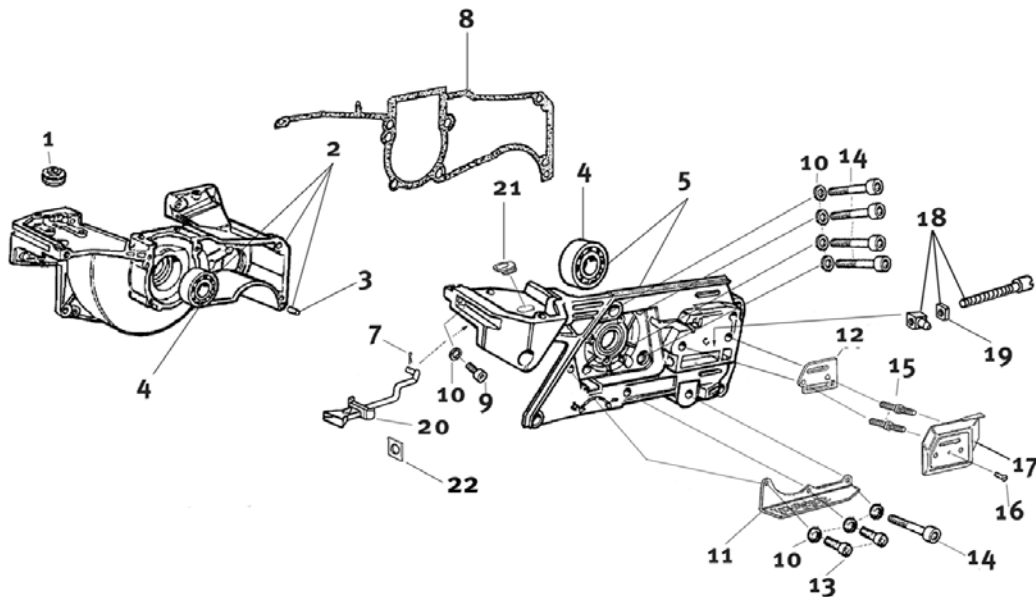

For saws with serial numbers starting 967.
(see page 14 for serial number starting 977)

Key #	Part No.	Description	MSRP
H01	73390	Fuel Line Grommet, Crankcase	$1.60
H02 & H05	528653	Crankcase Assembly, right & left	$288.95
H03	73281	Crankcase Dowel Pin	$0.60
H04	73209	Crankshaft Bearing	$14.95
H07	73927	Choke Lever Split Pin	$0.55
H08	73934	Crankcase Gasket	$12.40
H09	73930	Crankcase Bolt	$1.05
H10	73897	Washer	$0.55
H11	528657	Chain Guard	$14.95
H12	71740	Bar Mount Pad Spacer	$36.60
H13	73397	Cover Guard Mounting Bolt	$0.55
H14	73379	Screw	$0.55
H15	73933	Bar Mounting Stud	$4.45
H16	73284	Screw	$0.60
H17	71738	Bar Mount Pad Cover Plate	$15.95
H18	73935	Premium Tensioner Kit	$11.35
H19	73936	Tensioner Screw Retainer	$8.50
H20	530469	Choke Lever	$2.40
H21	531107	Crankcase Grommet, Right Side	$4.20
H22	73955	Choke Lever Bushing	$1.35