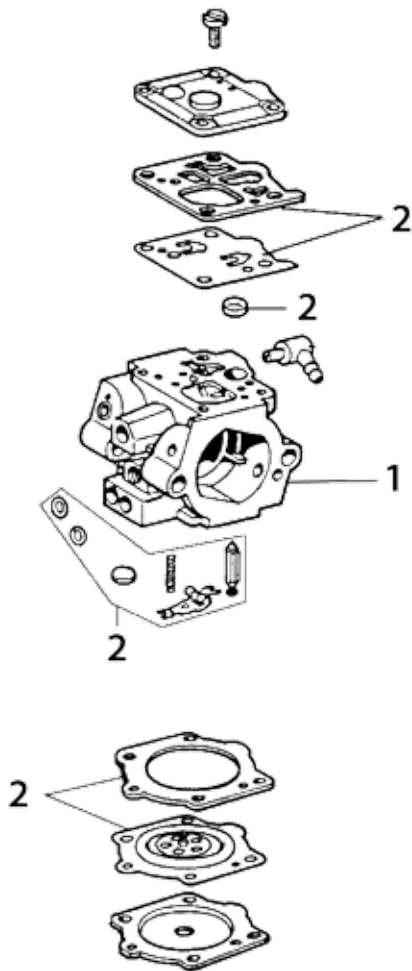

For saws with serial number starting 967 & 977

Key #	Part No.	Description	MSRP
M01	528628	Carburetor, Walbro WJ-122A	$131.35
M02	73996	Carburetor Repair Kit	$34.50