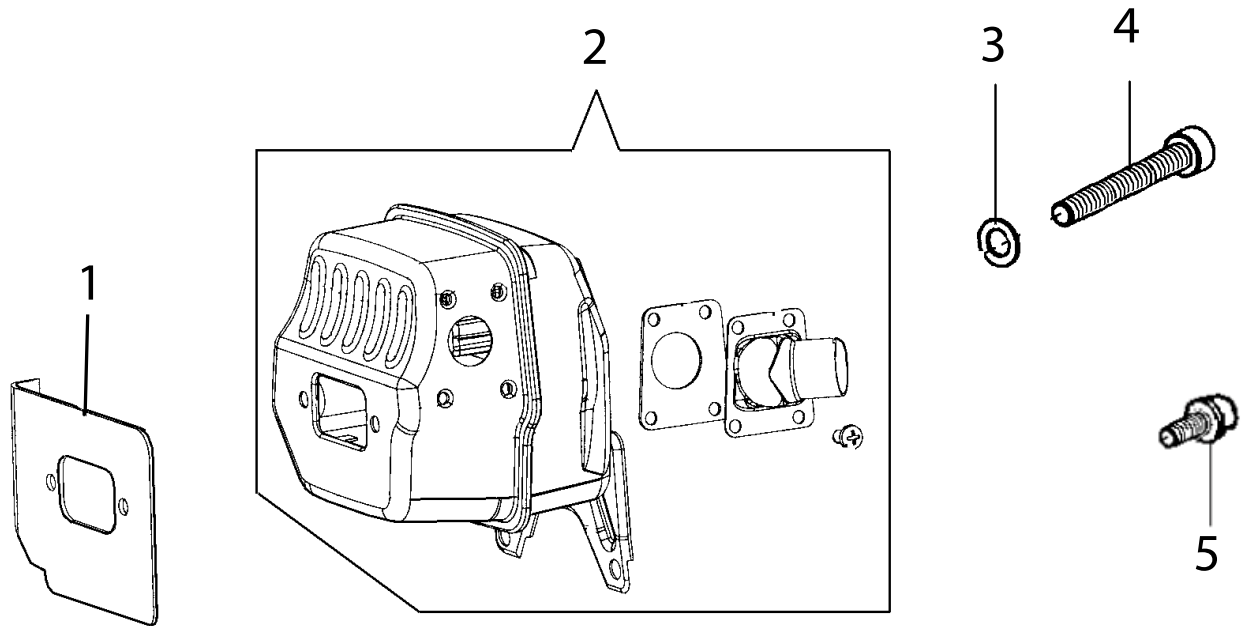

For saws with serial numbers starting 977.
(see page 9 for serial number starting 967)

Key #	Part No.	Description	MSRP
E01	545875	Cylinder to Muffler Gasket	$3.50
E02	545872	Muffler Assembly	$115.00
E03	73897	Washer	$0.55
E04	505469	Screw	$1.05
E05	73866	Screw	$0.55