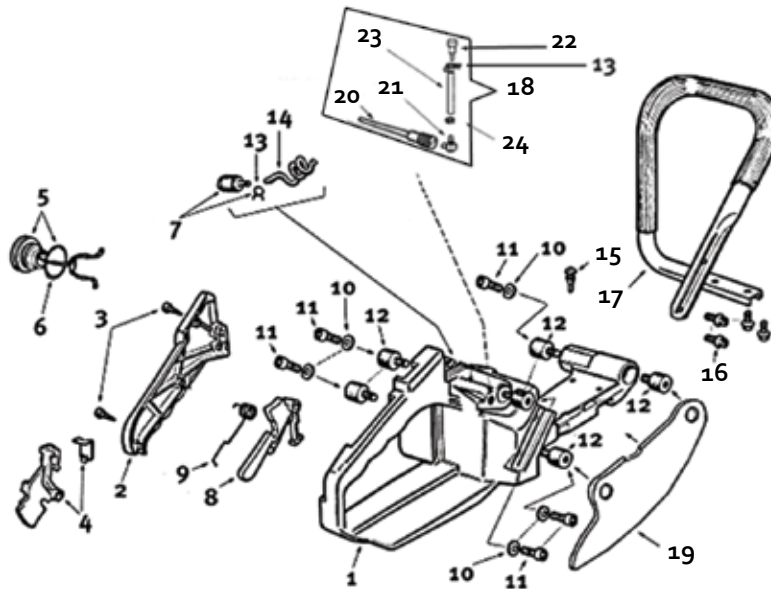

For saws with serial numbers starting 977.
(see page 15 for serial number starting 967)

Key #	Part No.	Description	MSRP
I01	528655	Fuel Tank Assembly	$115.35
I02	531105	Rear Handle Half	$10.55
I03	73976	Screw	$1.00
I04	530479	Throttle Lever	$9.55
I05	530471	Fuel Cap Assembly, with Outer Seal Ring	$9.55
I06	73448	Fuel Cap O-Ring	$15.95
I07	73459	Fuel Filter	$15.45
I08	532028	Trigger Lockout Lever	$3.70
I09	73988	Trigger Lockout Lever Spring	$4.45
I10	73897	Washer	$0.55
I11	73982	Screw	$0.55
I12	73980	Shock Absorber	$11.00
I13	71588	Clip, Fuel Filter	$1.05
I14	73375	Fuel Line	$21.15
I15	73270	Bumper, Shock Absorber, Fuel Tank Top	$2.40
I16	73983	Front Handle Bolt	$0.55
I17	545971	Front Handle	$87.50
I18	71748	Fuel Breather Complete	$15.95
I19	71766	Water Deflector, Bottom	$11.35
I20	71751	Breather Tube Body	$8.50
I21	71759	Breather Tube Elbow	$4.25
I22	71761	Fuel Breather, Remote	$8.50
I23	71777	Breather Tube Extension	$3.70
I24	71760	Tube Clamp	$0.55