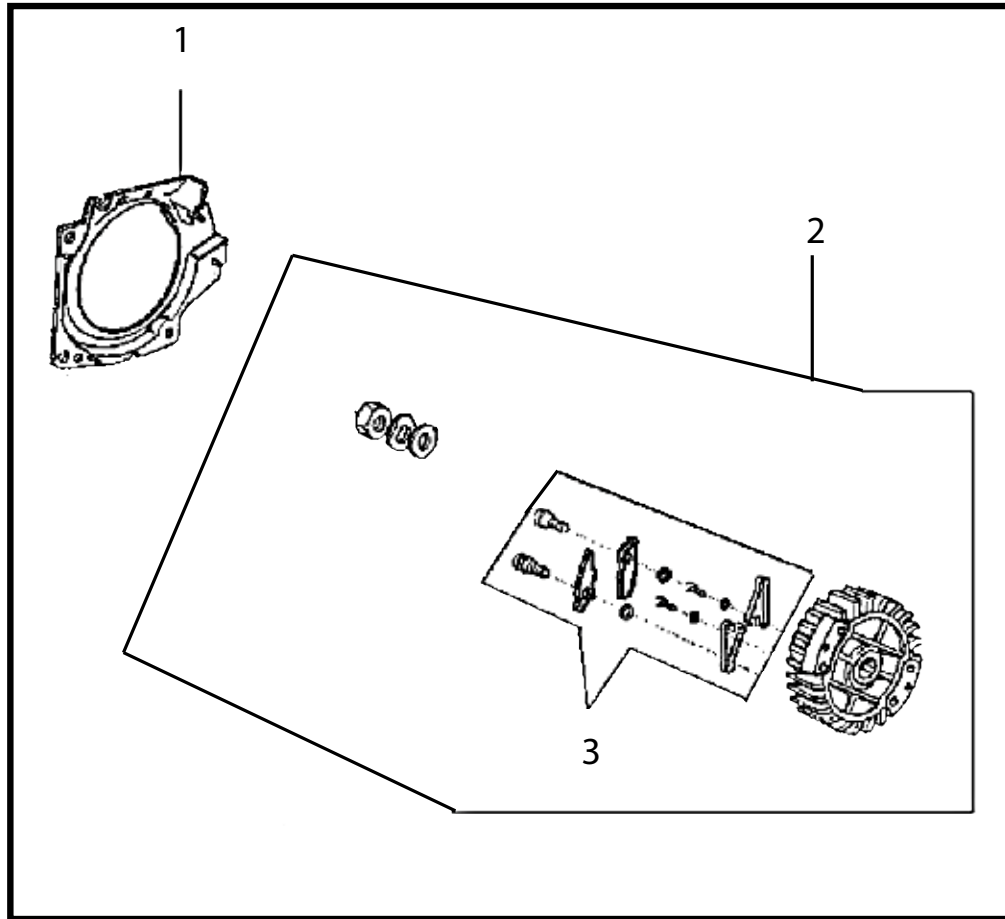

**For saws with serial numbers starting 977.
(see page 4 for serial number starting 967)**

Key #	Part No.	Description	MSRP
B01	531109	Flywheel Shroud	$5.00
B02	545963	Flywheel Assembly Kit	$125.00
B03	509163	Starter Pawl Assembly	$26.25