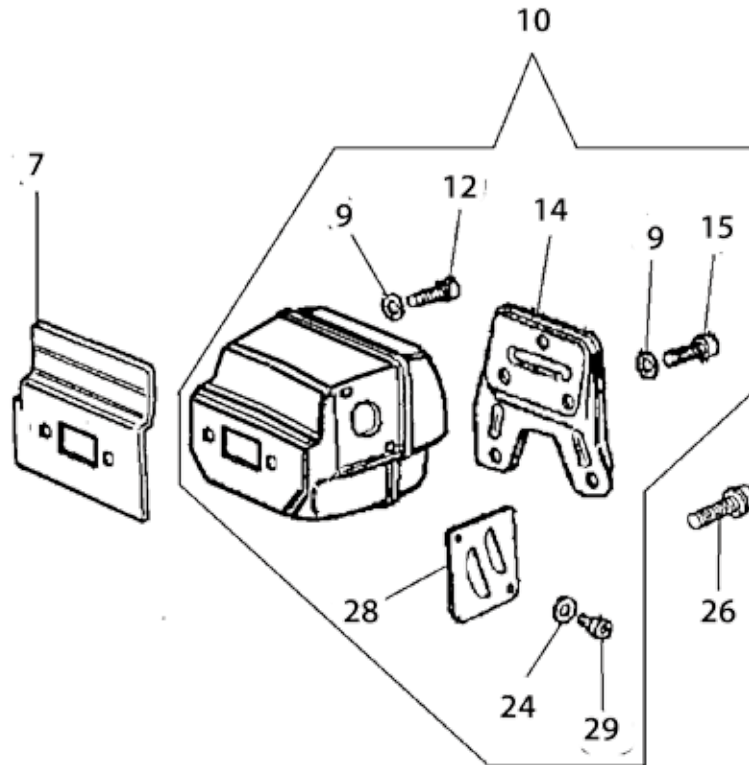

For saws with serial numbers starting 967.
(see page 10 for serial number starting 977)

Key #	Part No.	Description	MSRP
E07	73881	Cylinder to Muffler Gasket	$3.95
E09	73327	Serrated Washer	$0.40
E10	71411	Muffler Assembly	$90.15
E12	73883	Muffler Mounting Screw	$0.80
E14	73884	Muffler Support Bracket	$10.55
E15	73885	Muffler Support Bracket Screw	$1.05
E24	73897	Washer	$0.55
E26	73866	Screw	$0.55
E28	71481	Muffler Deflector	$4.40
E29	71482	Screw	$0.55