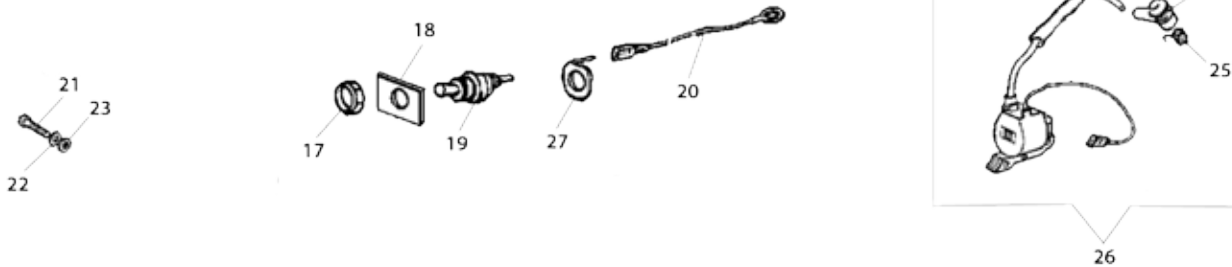

For saws with serial number starting 967 & 977

Key #	Part No.	Description	MSRP
C17	73239	Ignition Toggle Switch Nut	$1.85
C18	73238	Ignition Toggle Plate On/Off	$1.85
C19	73237	Switch, Ignition Toggle	$10.55
C20	73919	Ignition Toggle Cable	$4.75
C21	73914	Screw	$0.75
C22	73285	Washer	$0.60
C23	73890	Washer	$0.55
C24	73241	Spark Plug Boot with Spring	$12.35
C25	73917	Spark Plug Spring	$2.40
C26	528639	Ignition Coil with Spark Plug Lead & Primary	$110.25
C27	71449	Toggle Switch Connecting Plate	$1.85