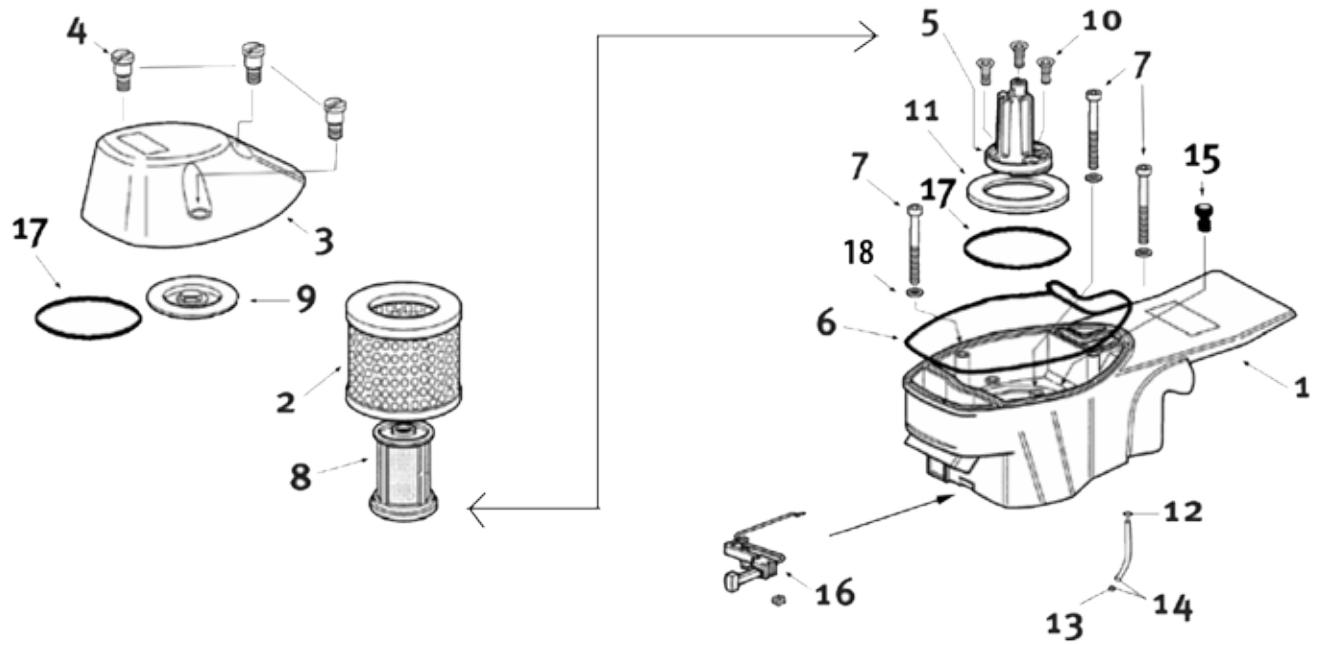

**For saws with serial numbers starting 967.
(see page 18 for serial number starting 977)**

Key #	Part No.	Description	MSRP
J01	71754	Cylinder Cover Assembly	$49.50
J02	71752	Air Filter Canister, Polyester	$18.00
J03	530473	Air Filter Cover	$20.10
J04	73992	Filter Cover Screw	$2.50
J05	73338	Filter Support	$31.45
J06	71756	Filter Cover Gasket	$10.55
J07	71771	Screw, Cylinder Cover, Long, Socket Head	$1.35
J08	73336	Prefilter Plastic, Secondary Filter	$10.55
J09	71758	Air Filter Flange	$11.00
J10	73337	Filter Support Screw	$0.55
J11	73335	Filter Canister Gasket	$7.50
J12	71472	O-Ring	$0.55
J13	71760	Tube Clamp	$0.55
J14	505382	Compensator Tube	$3.15
J15	71763	Breather Grommet	$0.55
J16	71750	Throttle Assembly	$10.55
J17	73331	O-Ring, Air Filter	$1.85
J18	73897	Washer	$0.55