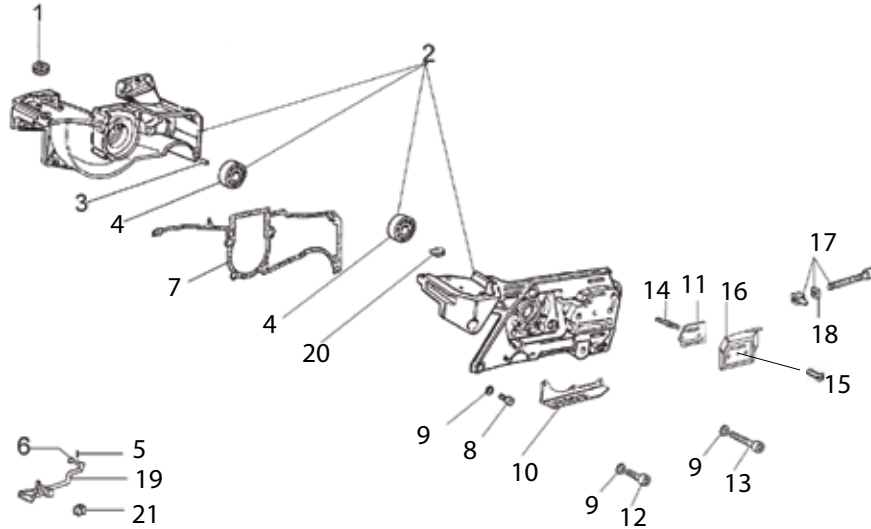

**For saws with serial numbers starting 977.
(see page 13 for serial number starting 967)**

Key #	Part No.	Description	MSRP
H01	73390	Fuel Line Grommet, Crankcase	$1.60
H02	545967	Crankcase Assembly, right & left	$285.00
H03	73281	Crankcase Dowel Pin	$0.60
H04	545969	Crankshaft Bearing	$14.50
H05	73927	Choke Lever Split Pin	$0.55
H06	71748	O-ring	$15.95
H07	545968	Crankcase Gasket	$12.00
H08	73930	Crankcase Bolt	$1.05
H09	73897	Washer	$0.55
H10	528657	Chain Guard	$14.95
H11	71740	Bar Mount Pad Spacer	$36.60
H12	73397	Cover Guard Mounting Bolt	$0.55
H13	73379	Screw	$0.55
H14	73933	Bar Mounting Stud	$4.45
H15	73284	Screw	$0.60
H16	71738	Bar Mount Pad Cover Plate	$15.95
H17	73935	Premium Tensioner Kit	$11.35
H18	73936	Tensioner Screw Retainer	$8.50
H19	530469	Choke Lever	$2.40
H20	531107	Crankcase Grommet, Right Side	$4.20
H21	73955	Choke Lever Bushing	$1.35