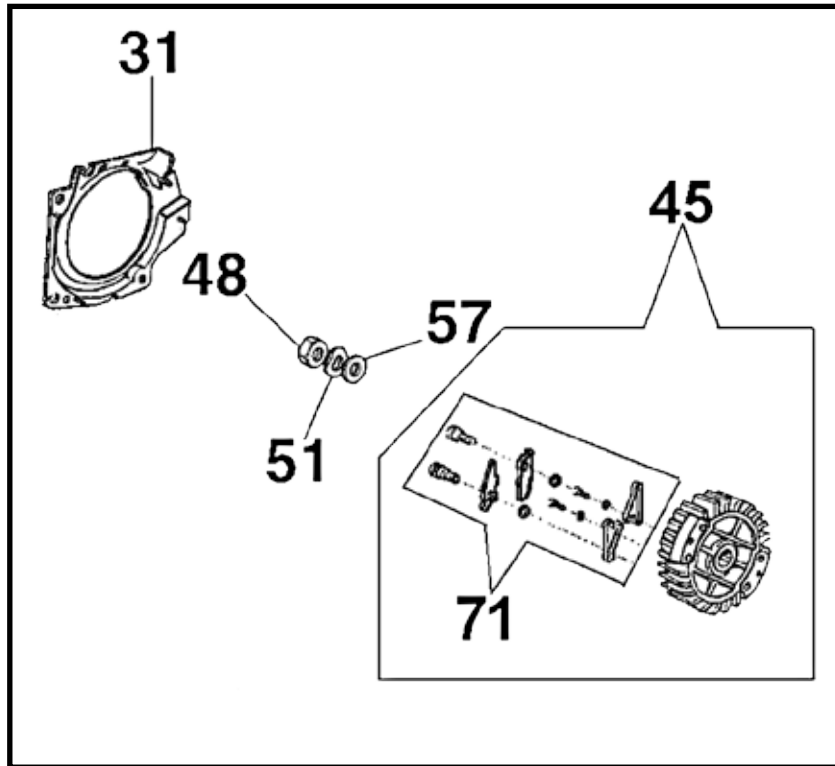

**For saws with serial numbers starting 967.
(see page 5 for serial number starting 977)**

Key #	Part No.	Description	MSRP
B31	531109	Flywheel Shroud	$5.00
B45	528651	Flywheel Assembly	$104.25
B48	73891	Nut	$1.05
B51	73911	Washer	$0.55
B57	73912	Washer	$0.55
B71	509163	Starter Pawl Assembly	$26.25
Not Shown	71734	Gasket Set	$31.50