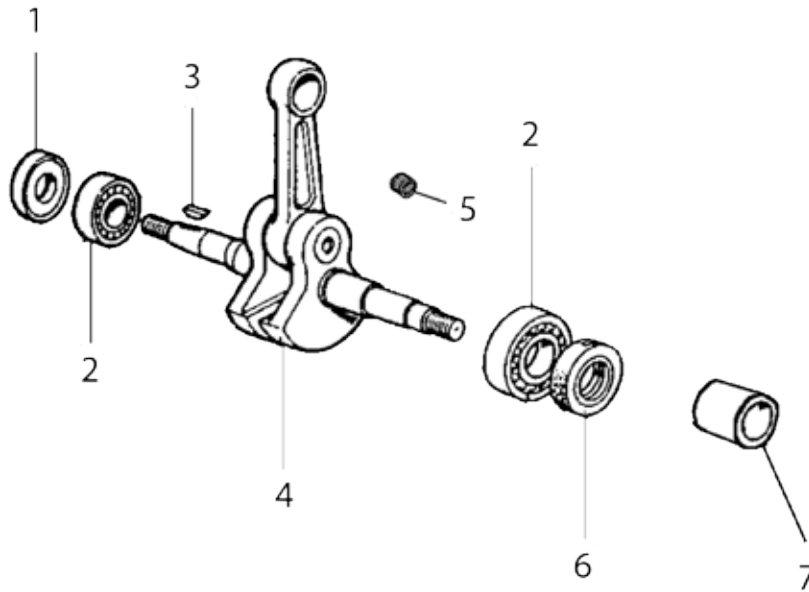

**For saws with serial numbers starting 977.  
(see page 7 for serial number starting 967)**

Key #	Part No.	Description	MSRP
D01	505469	Screw & Washer	\$1.05
D02	73897	Washer	\$0.55
D03	71735	Intake Manifold	\$10.55
D04	73901	Intake Manifold Flange Screw	\$0.55
D05	73947	Intake Manifold Flange	\$16.95
D06	73888	Carburetor Spring	\$1.05
D07	545877	Carburetor Pulse Tube	\$2.30
D08	528628	Carburetor, Walbro WJ-122A	\$131.35
D09	73866	Screw	\$0.55
D10	73895	Carburetor Support Bracket	\$13.90
D11	517547	Screw Guide	\$3.15
D12	73868	Intake Manifold	\$12.35
D13	73867	Intake Manifold Clamp	\$9.00
D14	514770	Spark Plug	\$4.00
D15	73874	Cylinder Bolt	\$0.80
D16	545873	Complete Piston/Cylinder Assembly	\$525.00
D17	545874	Gasket, Base	\$9.00
D18	73869	Wrist Pin Needle Bearing	\$17.00

**For saws with serial numbers starting 967.**  
 (see page 10 for serial number starting 977)

Key #	Part No.	Description	MSRP
E07	73881	Cylinder to Muffler Gasket	\$3.95
E09	73327	Serrated Washer	\$0.40
E10	71411	Muffler Assembly	\$90.15
E12	73883	Muffler Mounting Screw	\$0.80
E14	73884	Muffler Support Bracket	\$10.55
E15	73885	Muffler Support Bracket Screw	\$1.05
E24	73897	Washer	\$0.55
E26	73866	Screw	\$0.55
E28	71481	Muffler Deflector	\$4.40
E29	71482	Screw	\$0.55

**For saws with serial numbers starting 977.**  
 (see page 9 for serial number starting 967)

Key #	Part No.	Description	MSRP
E01	545875	Cylinder to Muffler Gasket	\$3.50
E02	545872	Muffler Assembly	\$115.00
E03	73897	Washer	\$0.55
E04	505469	Screw	\$1.05
E05	73866	Screw	\$0.55

## For saws with serial number starting 967 & 977

Key #	Part No.	Description	MSRP
F01	73877	Crankshaft Seal Flywheel Side	\$5.95
F02	73209	Crankshaft Bearing	\$14.95
F03	73878	Crankshaft Flywheel Woodruff Key	\$1.85
F04	71410	Crankshaft Assembly	\$195.20
F05	73869	Wrist Pin Needle Bearing	\$17.00
F06	73289	Crankshaft Seal Clutch Side	\$5.25
F07	71452	Crankshaft Bushing	\$16.20