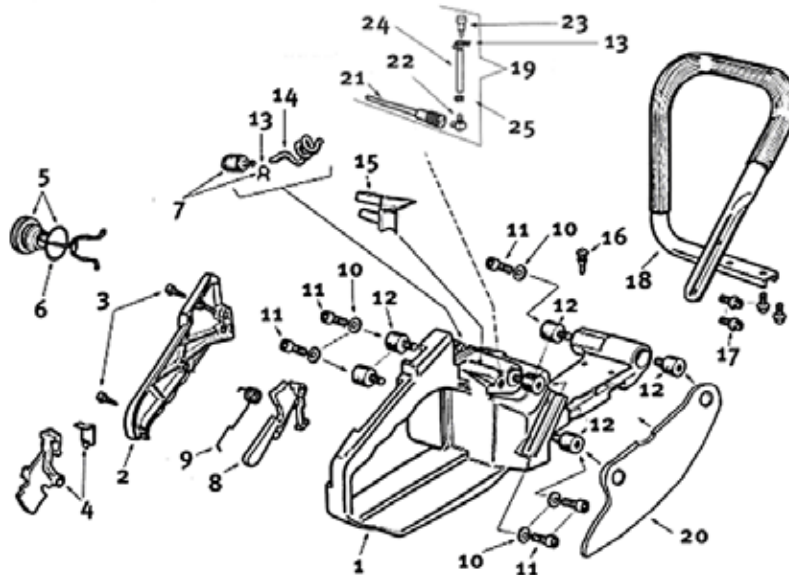

**For saws with serial numbers starting 967.
(see page 16 for serial number starting 977)**

Key #	Part No.	Description	MSRP
I01	528655	Fuel Tank Assembly	$115.35
I02	531105	Rear Handle Half	$10.55
I03	73976	Screw	$1.00
I04	530479	Throttle Lever	$9.55
I05	530471	Fuel Cap Assembly, with Outer Seal Ring	$9.55
I06	73448	Fuel Cap O-Ring	$15.95
I07	73459	Fuel Filter	$15.45
I08	532028	Trigger Lockout Lever	$3.70
I09	73988	Trigger Lockout Lever Spring	$4.45
I10	73897	Washer	$0.55
I11	73982	Screw	$0.55
I12	73980	Shock Absorber	$11.00
I13	71588	Clip, Fuel Filter	$1.05
I14	73375	Fuel Line	$21.15
I15	71745	Shock Absorber, Rear Handle	$2.40
I16	73270	Bumper, Shock Absorber, Fuel Tank Top	$2.40
I17	73983	Front Handle Bolt	$0.55
I18	509205	Front Handle	$78.85
I19	71748	Fuel Breather Complete	$15.95
I20	71766	Water Deflector, Bottom	$11.35
I21	71751	Breather Tube Body	$8.50
I22	71759	Breather Tube Elbow	$4.25
I23	71761	Fuel Breather, Remote	$8.50
I24	71777	Breather Tube Extension	$3.70
I25	71760	Tube Clamp	$0.55