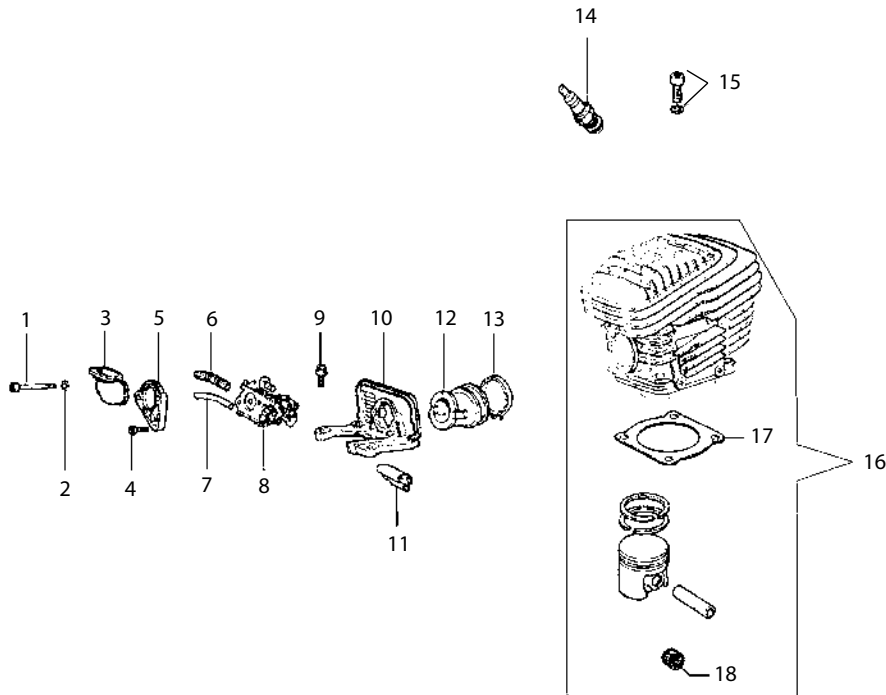

**For saws with serial numbers starting 977.
(see page 7 for serial number starting 967)**

Key #	Part No.	Description	MSRP
D01	505469	Screw & Washer	$1.05
D02	73897	Washer	$0.55
D03	71735	Intake Manifold	$10.55
D04	73901	Intake Manifold Flange Screw	$0.55
D05	73947	Intake Manifold Flange	$16.95
D06	73888	Carburetor Spring	$1.05
D07	545877	Carburetor Pulse Tube	$2.30
D08	528628	Carburetor, Walbro WJ-122A	$131.35
D09	73866	Screw	$0.55
D10	73895	Carburetor Support Bracket	$13.90
D11	517547	Screw Guide	$3.15
D12	73868	Intake Manifold	$12.35
D13	73867	Intake Manifold Clamp	$9.00
D14	514770	Spark Plug	$4.00
D15	73874	Cylinder Bolt	$0.80
D16	545873	Complete Piston/Cylinder Assembly	$525.00
D17	545874	Gasket, Base	$9.00
D18	73869	Wrist Pin Needle Bearing	$17.00