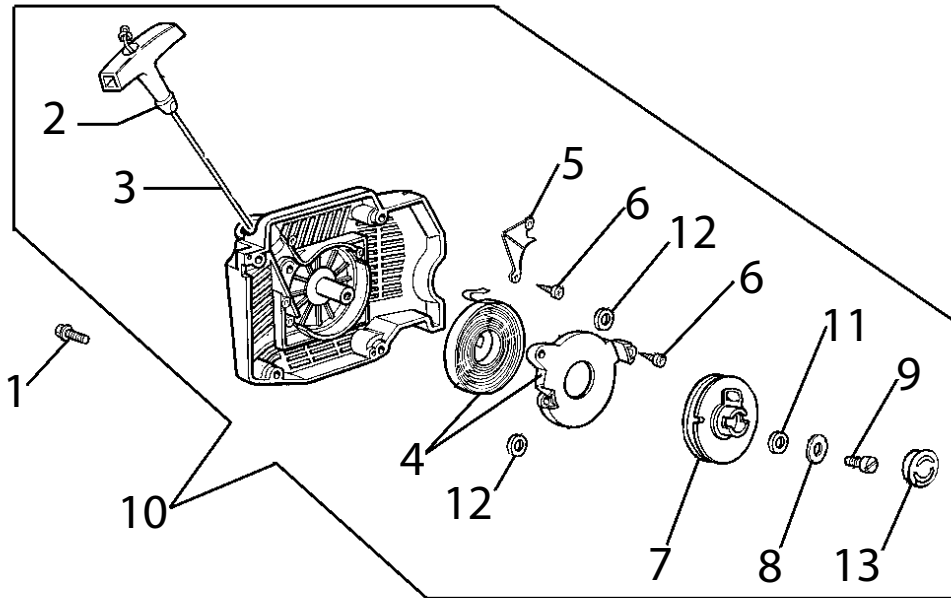

For saws with serial number starting 967 & 977

Key #	Part No.	Description	MSRP
A01	73230	Screw	$0.55
A02	530208	Starter Rope Handle	$5.25
A03	73904	Starter Rope	$1.85
A04	531103	Starter Coil Spring & Housing	$20.25
A05	71451	Starter Case Plate	$1.35
A06	505380	Screw	$0.30
A07	528661	Starter Rope Pulley	$15.95
A08	73905	Starter Pulley Washer	$0.55
A09	73907	Starter Pulley Screw	$0.55
A10	528637	Starter Cover Assembly	$94.75
A11	530367	Starter Assembly Washer	$0.55
A12	532026	Spring Housing Washer	$1.05
A13	508853	Starter Assembly Cap	$2.10