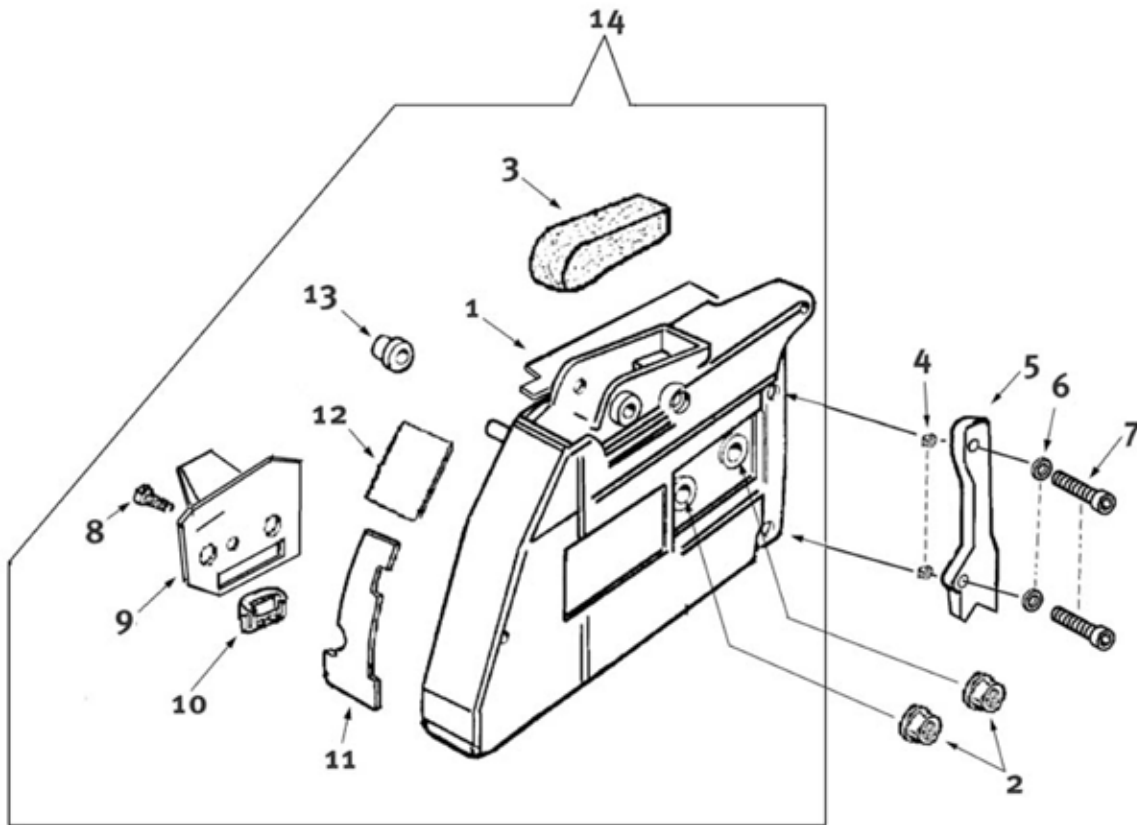

For saws with serial number starting 967 & 977

Key #	Part No.	Description	MSRP
L01	71743	Side Cover Insert, Top	$1.85
L02	73958	Side Cover Nut	$1.60
L03	71462	Chain Cover Cap	$1.35
L04	73367	Nut	$0.40
L05	71533	WallWalker Side Arm	$15.95
L06	73951	Washer	$0.55
L07	507355	WallWalker Side Arm Screw	$0.55
L08	71487	Screw	$0.55
L09	71447	Side Cover Plate	$6.20
L10	73957	Lower Guard	$12.35
L11	73972	Side Cover Insert, Bottom Rear	$6.15
L12	73948	Side Cover Insert, Top Rear	$1.85
L13	73310	Rubber Bumper Cover	$1.35
L14	528659	Side Cover Assembly, Complete	$78.80