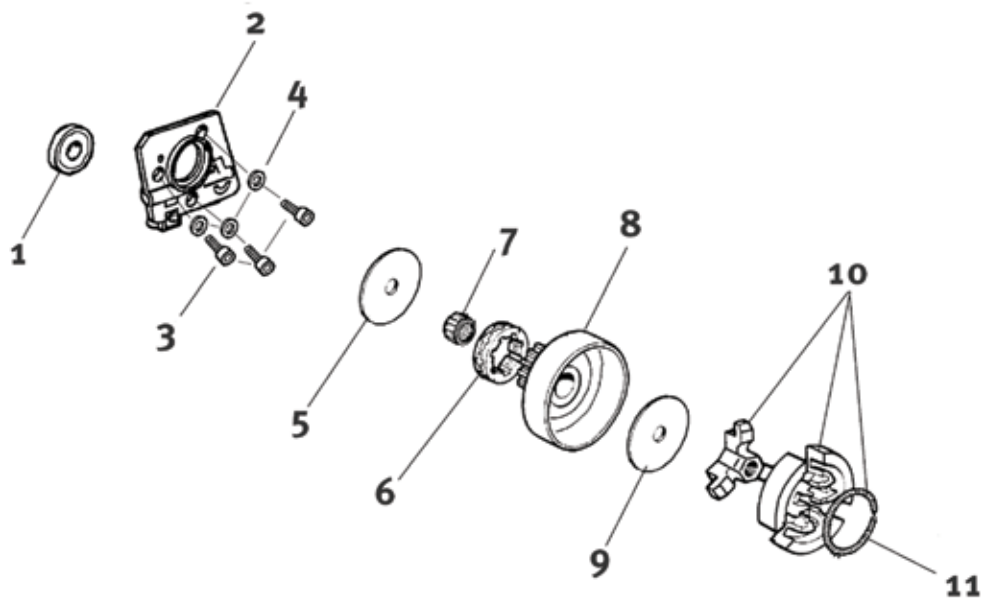

For saws with serial number starting 967 & 977

Key #	Part No.	Description	MSRP
G01	73931	Outer Crankcase Seal, Clutch Side	$7.50
G02	73949	Outer Crankcase Seal Body	$31.40
G03	73940	Bolt	$1.05
G04	73285	Washer	$0.60
G05	73945	Clutch Spacer Washer	$4.20
G06	70949	8T Rim Sprocket Kit	$18.00
G07	73939	Clutch Needle Bearing	$10.55
G08	71520	Clutch Drum Assembly	$49.45
G09	73941	Clutch Spacer Washer, Inside	$3.70
G10	71419	Clutch Assembly	$36.55
G11	73943	Clutch Spring	$6.45