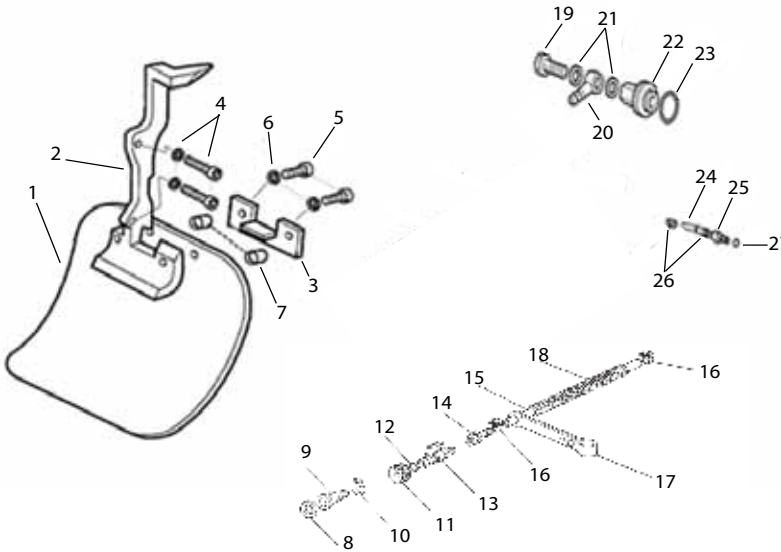

For saws with serial number starting 967 & 977

Key #	Part No.	Description	serial number starting 967	serial number starting 977	MSRP
K01	71534	Guard Flap	X	X	$11.35
K02	71532	WallWalker® Lever Arm	X	X	$89.10
K03	71531	Guard Flap Clamp	X	X	$5.25
K04	505469	Screw & Washer	X	X	$1.05
K05	71479	Guard Flap Screw	X	X	$0.55
K06	73951	Washer	X	X	$0.55
K07	71480	Guard Flap Spacer	X	X	$1.35
K08	71469	Water Hose Gasket		X	$5.00
K09	71467	Fitting	X	X	$5.25
K10	545975	Clip	X	X	$5.10
K11	71457	Ring Nut	X	X	$10.55
K12	71468	Water Hose O-Ring	X	X	$0.60
K13	71458	Water Shut-Off Valve	X	X	$15.95
K14	71454	Fitting	X	X	$3.70
K15	71455	Tube	X	X	$2.35
K16	71465	Hose Clamp	X	X	$3.15
K17	71461	Hose Hanger	X	X	$2.35
K18	71464	Water Hose Cover	X	X	$3.15
K19	71463	Water Hose Screw	X	X	$5.25
K20	71453	Fitting	X	X	$4.75
K21	71456	Copper Washer	X	X	$0.90
K22	73923	Water Tank Cap	X	X	$16.95
K23	73448	Fuel Cap O-Ring	X	X	$15.95
K24	71459	Tube	X	X	$5.25
K25	71470	Fitting	X	X	$4.75
K26	71471	Fitting	X	X	$8.75
K27	71472	O-Ring	X	X	$0.55
K28	71744	Hose Hanger Button	X	X	$0.55