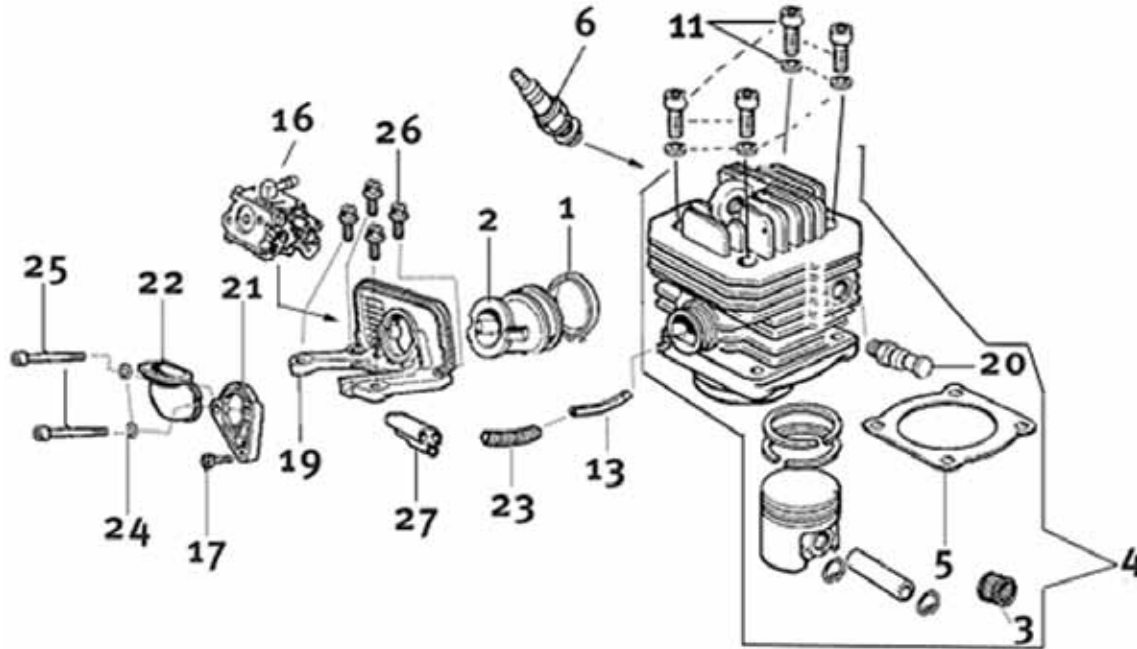

**For saws with serial numbers starting 967.
(see page 8 for serial number starting 977)**

Key #	Part No.	Description	MSRP
D01	73867	Intake Manifold Clamp	$9.00
D02	73868	Intake Manifold	$12.35
D03	73869	Wrist Pin Needle Bearing	$17.00
D04	71413	Complete Piston/Cylinder Assembly	$288.40
D05	71412	Cylinder Base Gasket Assembly	$10.55
D06	514770	Spark Plug	$4.00
D11	73874	Cylinder Bolt	$0.80
D13	73898	Carburetor Pulse Tube	$2.40
D16	528628	Carburetor, Walbro WJ-122	$131.35
D17	73901	Intake Manifold Flange Screw	$0.55
D19	73895	Carburetor Support Bracket	$13.90
D20	71642	Decompression Valve	$26.25
D21	73947	Intake Manifold Flange	$16.95
D22	71735	Intake Manifold	$10.55
D23	73888	Carburetor Spring	$1.05
D24	73897	Washer	$0.55
D25	505469	Screw & Washer	$1.05
D26	73866	Screw	$0.55
D27	517547	Screw Guide	$3.15