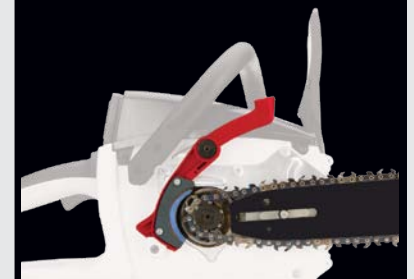

No more down time due to dull chain. Simply pull and activate the PowerSharp lever for 3 to 5 seconds and the chain works like new. The PowerSharp system works because of a proprietary top sharp cutter design and a special engineered diamond resurfacing link. With PowerSharp, you can sharpen on the saw, on the job, in seconds.